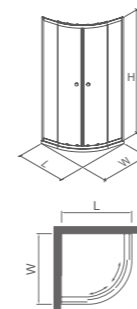

FB-BZ442

扇形兩固兩活移門

玻璃厚度: 6/8 mm
玻璃顏色: 光玻
顏色: 鏡光
標準尺寸:
900x900x1900mm
1000x1000x1900mm