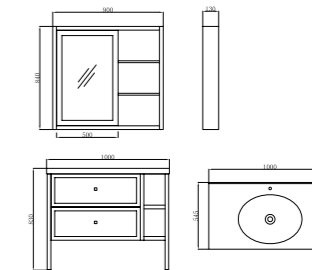

新古典·珠光系列(实木)
New Classical·Pearl Series

锦绣前程 Solid wood Gloss
FB-800

柜体尺寸: 800x545x830mm
镜子尺寸: 760x130x840mm

Cabinet Body Size: 800x545x830mm
Mirror Size: 760x130x840mm

锦绣前程 Solid wood Gloss
FB-1000

柜体尺寸: 1000x545x830mm
镜子尺寸: 900x130x840mm

Cabinet Body Size: 1000x545x830mm
Mirror Size: 900x130x840mm

锦绣前程 Solid wood Gloss
FB-1200/1500

柜体尺寸: 1500x545x830mm
镜子尺寸: 1320x130x780mm

Cabinet Body Size: 1500x545x830mm
Mirror Size: 1320x130x780mm

New Classical·Model Series