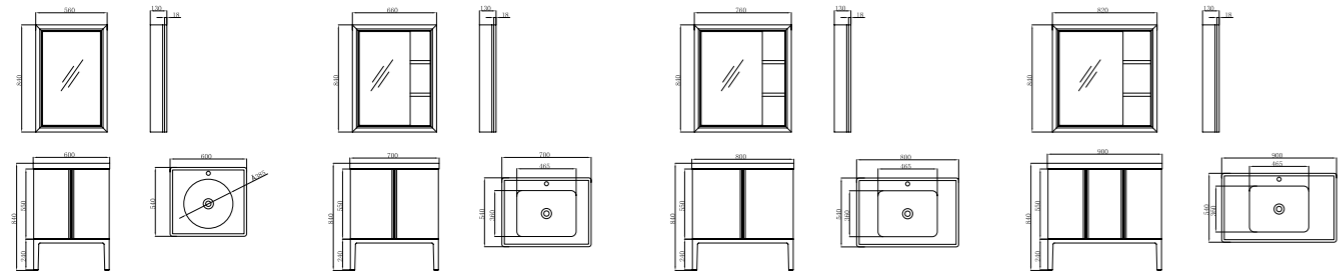

FB-M18005-600B
柜体尺寸: 600x540x840mm
镜子尺寸: 560x130x840mm
Cabinet Body Size: 600x540x840mm
Mirror Size: 560x130x840mm

FB-M18005-700B
柜体尺寸: 700x540x840mm
镜子尺寸: 660x130x840mm
Cabinet Body Size: 700x540x840mm
Mirror Size: 660x130x840mm

FB-M18005-800B
柜体尺寸: 800x540x840mm
镜子尺寸: 760x130x840mm
Cabinet Body Size: 800x540x840mm
Mirror Size: 760x130x840mm

FB-M18005-900B
柜体尺寸: 900x540x840mm
镜子尺寸: 820x130x840mm
Cabinet Body Size: 900x540x840mm
Mirror Size: 820x130x840mm