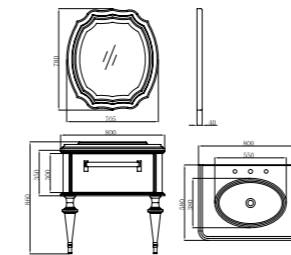

FB-800
柜体尺寸: 800x580x860mm
镜子尺寸: 705x780x40mm
Cabinet Body Size: 800x580x860mm
Mirror Size: 705x780x40mm