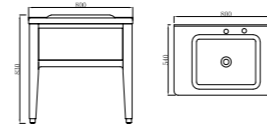

FB-1200

柜体尺寸: 1200x535x890mm
镜子尺寸: 1200x1040x140mm

Cabinet Body Size: 1200x535x890mm
Mirror Size: 1200x1040x140mm

现代博易系列
Modern boyi series

FB-800

柜体尺寸: 800x540x830mm
镜子尺寸: 745x645x45mm

Cabinet Body Size: 800x540x830mm
Mirror Size: 745x645x45mm