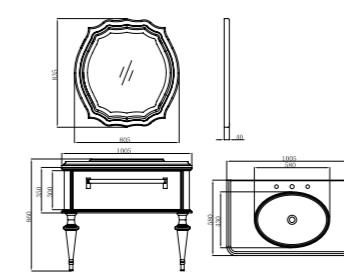

FB-1000
柜体尺寸: 1005x580x860mm
镜子尺寸: 805x835x40mm
Cabinet Body Size: 1005x580x860mm
Mirror Size: 805x835x40mm