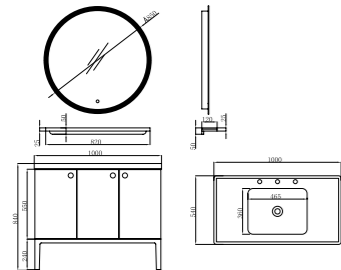

柜体尺寸: 1000x540x840mm
镜子尺寸: 850x850x36mm
T架尺寸: 820x50x120mm
Cabinet Body Size: 1000x540x840mm
Mirror Size: 850x850x36mm
T Frame Size: 820x50x120mm

FB-M18006-1200A 智能镜