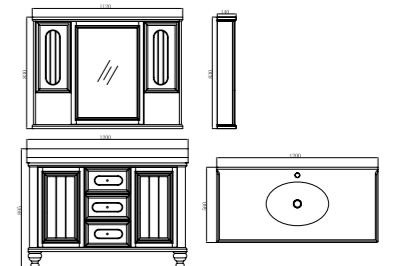

FB-87005-1000

柜体尺寸: 1000x560x895mm
镜子尺寸: 920x140x830mm

Cabinet Body Size: 1000x560x895mm
Mirror Size: 920x140x830mm

FB-87005-1200

柜体尺寸: 1200x560x895mm
镜子尺寸: 1120x140x830mm

Cabinet Body Size: 1200x560x895mm
Mirror Size: 1120x140x830mm