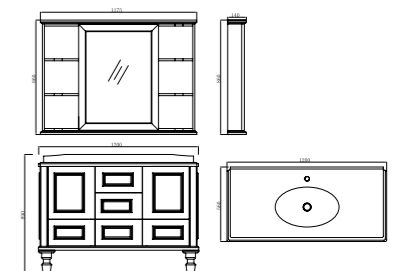

柜体尺寸: 1205x560x905mm
镜子尺寸: 1175x140x860mm

Cabinet Body Size: 1205x560x905mm
Mirror Size: 1175x140x860mm