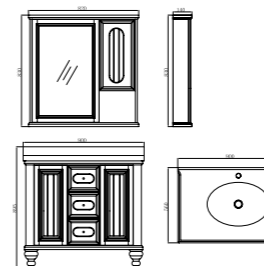

实木系列
Solid Wood Series

FB-87005-800

柜体尺寸: 800x560x895mm
镜子尺寸: 720x140x830mm

Cabinet Body Size: 800x560x895mm
Mirror Size: 720x140x830mm

FB-87005-900

柜体尺寸: 900x560x895mm
镜子尺寸: 820x140x830mm

Cabinet Body Size: 900x560x895mm
Mirror Size: 820x140x830mm