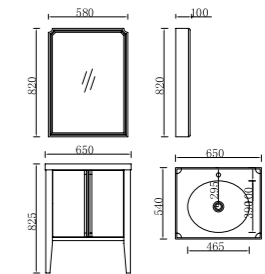

FB-1000
柜体尺寸: 1000x545x820mm
镜子尺寸: 886x805x130mm
Cabinet Body Size: 1000x545x820mm
Mirror Size: 886x805x130mm

FB-1200
柜体尺寸: 1200x540x820mm
镜子尺寸: 1120x785x130mm
Cabinet Body Size: 1200x540x820mm
Mirror Size: 1120x785x130mm

FB-1500
柜体尺寸: 1500x545x820mm
镜子尺寸: 1386x785x130mm
Cabinet Body Size: 1500x545x820mm
Mirror Size: 1386x785x130mm

中式雅系列
Chinese Ya Series

FB-650

柜体尺寸: 650x540x825mm
镜子尺寸: 560x780x45mm

Cabinet Body Size: 650x540x825mm
Mirror Size: 560x780x45mm

FB-850

柜体尺寸: 850x540x825mm
镜子尺寸: 660x800x45mm

Cabinet Body Size: 850x540x825mm
Mirror Size: 660x800x45mm

FB-1000

柜体尺寸: 1000x540x825mm
镜子尺寸: 780x880x45mm

Cabinet Body Size: 1000x540x825mm
Mirror Size: 780x880x45mm

中式和系列
Chinese Style He Series

FB-650

柜体尺寸: 650x540x825mm
镜子尺寸: 580x820x100mm

Cabinet Body Size: 650x540x825mm
Mirror Size: 580x820x100mm

FB-850

柜体尺寸: 850x540x825mm
镜子尺寸: 750x850x120mm

Cabinet Body Size: 850x540x825mm
Mirror Size: 750x850x120mm