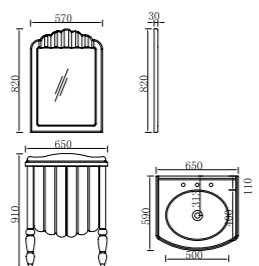

Cabinet Body Size: 1000x545x830mm
Mirror Size: 900x130x840mm

锦绣前程 Solid wood Gloss
FB-1200/1500

柜体尺寸: 1500x545x830mm
镜子尺寸: 1320x130x780mm

Cabinet Body Size: 1500x545x830mm
Mirror Size: 1320x130x780mm

New Classical·Model Series

Becomes Fashion Icon In The Bathroom World

新古典·尚型系列
打造浴室界时尚 icon

新古典·尚型系列
New Classical·Model Series

FB-650

柜体尺寸: 650x590x910mm
镜子尺寸: 570x30x820mm
Cabinet Body Size: 650x590x910mm
Mirror Size: 570x30x820mm

FB-800

柜体尺寸: 800x590x910mm
镜子尺寸: 700x30x700mm
Cabinet Body Size: 800x590x910mm
Mirror Size: 700x30x700mm

FB-1000

柜体尺寸: 1000x575x910mm
镜子尺寸: 800x30x800mm

Cabinet Body Size: 1000x575x910mm
Mirror Size: 800x30x800mm

FB-1200

柜体尺寸: 1200x575x910mm
镜子尺寸: 1100x30x800mm

Cabinet Body Size: 1200x575x910mm
Mirror Size: 1100x30x800mm

FB-1500

柜体尺寸: 1500x580x915mm
镜子尺寸: 595x30x820mm

Cabinet Body Size: 1500x580x915mm
Mirror Size: 595x30x820mm