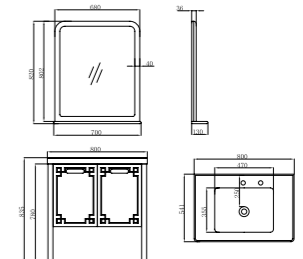

FB-900A/B

柜体尺寸: 900x540x830mm
镜子尺寸: 780x780x45mm

Cabinet Body Size: 900x540x830mm
Mirror Size: 780x780x45mm

FB-1000A/B

柜体尺寸: 1000x540x830mm
镜子尺寸: 840x840x45mm

Cabinet Body Size: 1000x540x830mm
Mirror Size: 840x840x45mm

中式融系列
Chinese Melting Series

FB-800
柜体尺寸: 800x541x835mm
镜子尺寸: 700x820x130mm
Cabinet Body Size: 800x541x835mm
Mirror Size: 700x820x130mm

FB-900
柜体尺寸: 900x541x835mm
镜子尺寸: 780x840x130mm
Cabinet Body Size: 900x541x835mm
Mirror Size: 780x840x130mm