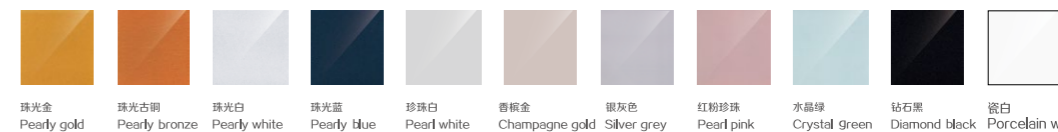

新古典·珠光系列(实木)
New Classical·Pearl Series

锦绣前程 Solid wood Gloss
FB-800

柜体尺寸: 800x545x830mm
镜子尺寸: 760x130x840mm

Cabinet Body Size: 800x545x830mm
Mirror Size: 760x130x840mm

锦绣前程 Solid wood Gloss
FB-1000

柜体尺寸: 1000x545x830mm
镜子尺寸: 900x130x840mm

Cabinet Body Size: 1000x545x830mm
Mirror Size: 900x130x840mm

锦绣前程 Solid wood Gloss
FB-1200/1500

柜体尺寸: 1500x545x830mm
镜子尺寸: 1320x130x780mm

Cabinet Body Size: 1500x545x830mm
Mirror Size: 1320x130x780mm