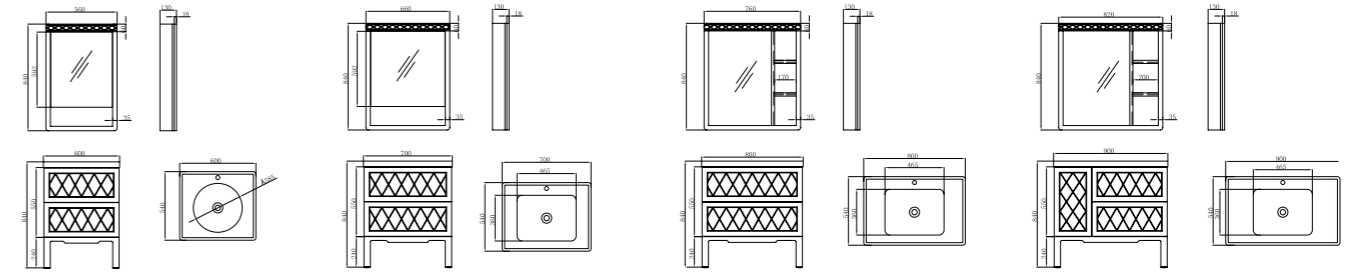

FB-M18008-1000A
柜体尺寸: 1000x540x840mm
镜子尺寸: 820x130x840mm
Cabinet Body Size: 1000x540x840mm
Mirror Size: 820x130x840mm

FB-M18008-1200A
柜体尺寸: 1200x540x840mm
镜子尺寸: 1120x130x840mm
Cabinet Body Size: 1200x540x840mm
Mirror Size: 1120x130x840mm

FB-M18008-1500A(双盆)
柜体尺寸: 1500x540x840mm
镜子尺寸: 1380x130x840mm
Cabinet Body Size: 1500x540x840mm
Mirror Size: 1380x130x840mm