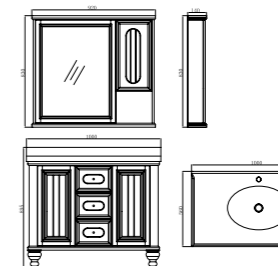

柜体尺寸: 1000x560x895mm
镜子尺寸: 920x140x830mm

Cabinet Body Size: 1000x560x895mm
Mirror Size: 920x140x830mm

FB-87005-1200