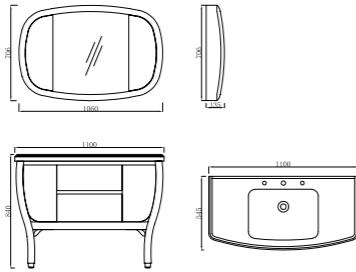

FB-1100

柜体尺寸: 1100x545x840mm
镜子尺寸: 1060x706x135mm

Cabinet Body Size: 1100x545x840mm
Mirror Size: 1060x706x135mm