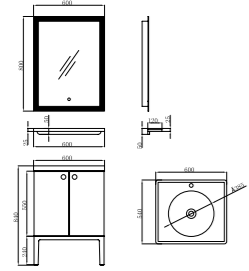

柜体尺寸: 600x540x840mm
镜子尺寸: 600x800x36mm
T架尺寸: 600x50x120mm
Cabinet Body Size: 600x540x840mm
Mirror Size: 600x800x36mm
T Frame Size: 600x50x120mm

FB-M18006-700A 智能镜