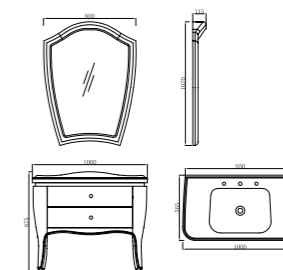

FB-1000

柜体尺寸: 1000x565x875mm
镜子尺寸: 800x1070x115mm

Cabinet Body Size: 1000x565x875mm
Mirror Size: 800x1070x115mm

FB-1200

柜体尺寸: 1200x565x875mm
镜子尺寸: 1000x1095x115mm

Cabinet Body Size: 1200x565x875mm
Mirror Size: 1000x1095x115mm