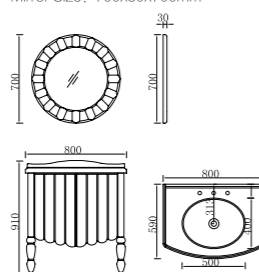

Cabinet Body Size: 1000x545x830mm
Mirror Size: 900x130x840mm

锦绣前程 Solid wood Gloss
FB-1200/1500

柜体尺寸: 1500x545x830mm
镜子尺寸: 1320x130x780mm

Cabinet Body Size: 1500x545x830mm
Mirror Size: 1320x130x780mm

New Classical·Model Series

Becomes Fashion Icon In The Bathroom World

新古典·尚型系列
打造浴室界时尚 icon

新古典·尚型系列
New Classical·Model Series

FB-650

柜体尺寸: 650x590x910mm
镜子尺寸: 570x30x820mm
Cabinet Body Size: 650x590x910mm
Mirror Size: 570x30x820mm

FB-800

柜体尺寸: 800x590x910mm
镜子尺寸: 700x30x700mm
Cabinet Body Size: 800x590x910mm
Mirror Size: 700x30x700mm

FB-1000

柜体尺寸: 1000x575x910mm
镜子尺寸: 800x30x800mm

Cabinet Body Size: 1000x575x910mm
Mirror Size: 800x30x800mm