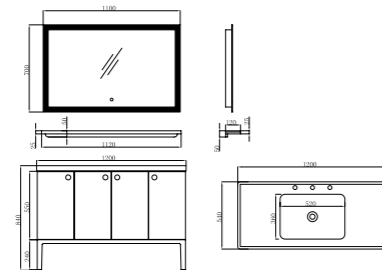

柜体尺寸: 1200x540x840mm
镜子尺寸: 1100x700x36mm
T架尺寸: 1120x50x120mm
Cabinet Body Size: 1200x540x840mm
Mirror Size: 1100x700x36mm
T Frame Size: 1120x50x120mm

FB-M18006-1500A 智能镜