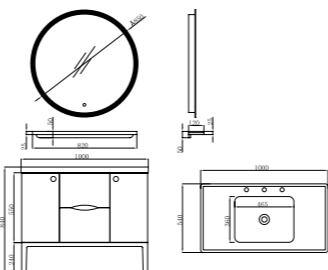

柜体尺寸: 1000x540x840mm
镜子尺寸: 850x850x36mm
T架尺寸: 820x50x120mm
Cabinet Body Size: 1000x540x840mm
Mirror Size: 850x850x36mm
T Frame Size: 820x50x120mm

FB-M18006-1200B 智能镜