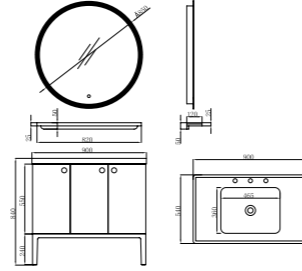

柜体尺寸: 900x540x840mm
镜子尺寸: 850x850x36mm
T架尺寸: 820x50x120mm
Cabinet Body Size: 900x540x840mm
Mirror Size: 850x850x36mm
T Frame Size: 820x50x120mm

FB-M18006-1000A 智能镜