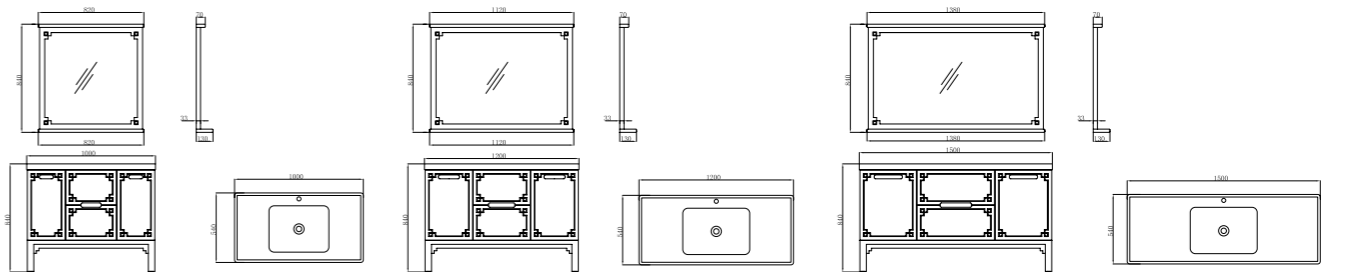

FB-C18002-1000B
柜体尺寸: 1000x540x840mm
镜子尺寸: 820x130x840mm
Cabinet Body Size: 1000x540x840mm
Mirror Size: 820x130x840mm

FB-C18002-1200B
柜体尺寸: 1200x540x840mm
镜子尺寸: 1120x130x840mm
Cabinet Body Size: 1200x540x840mm
Mirror Size: 1120x130x840mm

FB-C18002-1500B
柜体尺寸: 1500x540x840mm
镜子尺寸: 1380x130x840mm
Cabinet Body Size: 1500x540x840mm
Mirror Size: 1380x130x840mm

简欧韩式
Jane han series