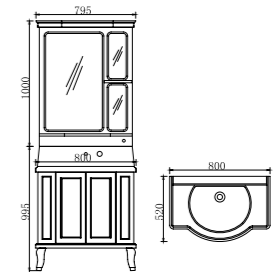

FB-800

柜体尺寸: 800x520x995mm
镜子尺寸: 795x1000x200mm

Cabinet Body Size: 800x520x995mm
Mirror Size: 795x1000x200mm