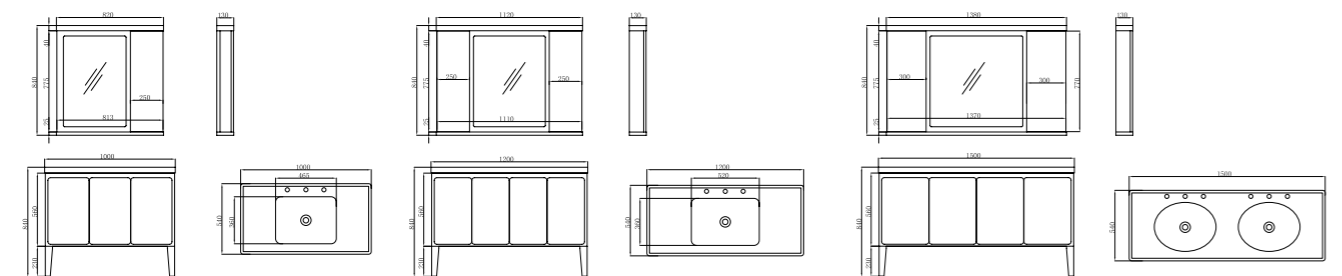

FB-M18003-1000B
柜体尺寸: 1000x540x840mm
镜子尺寸: 820x130x840mm
Cabinet Body Size: 1000x540x840mm
Mirror Size: 820x130x840mm

FB-M18003-1200B
柜体尺寸: 1200x540x840mm
镜子尺寸: 1120x130x840mm
Cabinet Body Size: 1200x540x840mm
Mirror Size: 1120x130x840mm

FB-M18003-1500B
柜体尺寸: 1500x540x840mm
镜子尺寸: 1380x130x840mm
Cabinet Body Size: 1500x540x840mm
Mirror Size: 1380x130x840mm