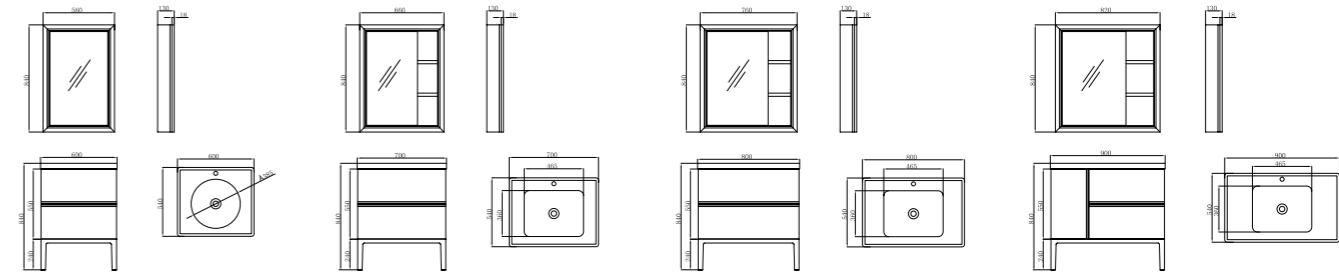

FB-M18005-1000A
柜体尺寸: 1000x540x840mm
镜子尺寸: 820x130x840mm
Cabinet Body Size: 1000x540x840mm
Mirror Size: 820x130x840mm

FB-M18005-1200A
柜体尺寸: 1200x540x840mm
镜子尺寸: 1120x130x840mm
Cabinet Body Size: 1200x540x840mm
Mirror Size: 1120x130x840mm

FB-M18005-1500A
柜体尺寸: 1500x540x840mm
镜子尺寸: 1380x130x840mm
Cabinet Body Size: 1500x540x840mm
Mirror Size: 1380x130x840mm