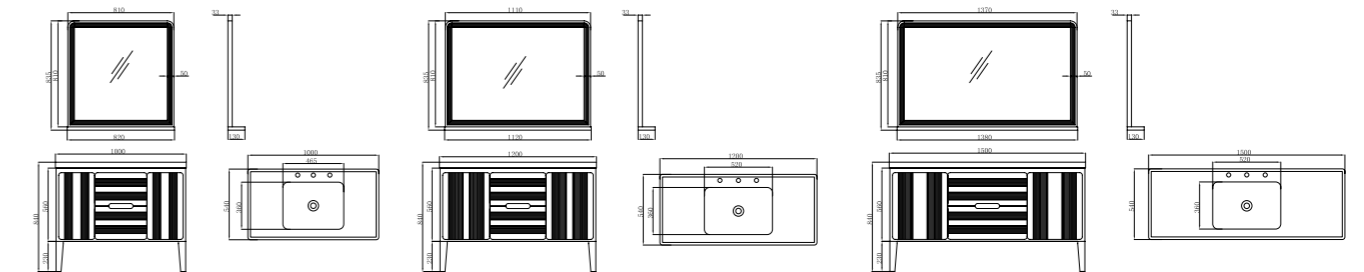

后现代系列
Post-Modern Series