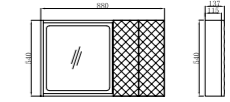

FB-1500

柜体尺寸: 1550x580x910mm
镜子尺寸: 1385x935x105mm

Cabinet Body Size: 1550x580x910mm
Mirror Size: 1385x935x105mm

后现代艺风系列
Postmodern Art Series

FB-900

柜体尺寸: 890x490x820mm
镜子尺寸: 880x540x137mm

Cabinet Body Size: 890x490x820mm
Mirror Size: 880x540x137mm