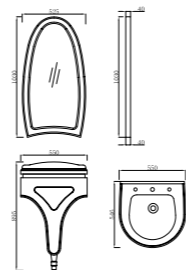

后现代时尚系列
Postmodern Fashion series

柜体尺寸: 550x546x895mm
镜子尺寸: 525x1030x40mm

Cabinet Body Size: 550x546x895mm
Mirror Size: 525x1030x40mm

柜体尺寸: 750x580x895mm
镜子尺寸: 720x1045x40mm

Cabinet Body Size: 750x580x895mm
Mirror Size: 720x1045x40mm

柜体尺寸: 1000x565x875mm
镜子尺寸: 800x1070x115mm

Cabinet Body Size: 1000x565x875mm
Mirror Size: 800x1070x115mm

柜体尺寸: 1200x565x875mm
镜子尺寸: 1000x1095x115mm

Cabinet Body Size: 1200x565x875mm
Mirror Size: 1000x1095x115mm

时尚副柜

柜体尺寸: 417x400x1510mm

Cabinet Body Size: 417x400x1510mm