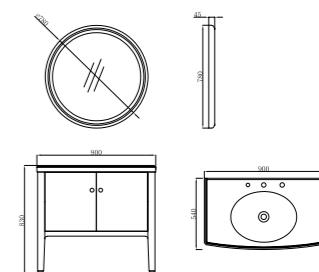

FB-900A/B

柜体尺寸: 900x540x830mm
镜子尺寸: 780x780x45mm

Cabinet Body Size: 900x540x830mm
Mirror Size: 780x780x45mm