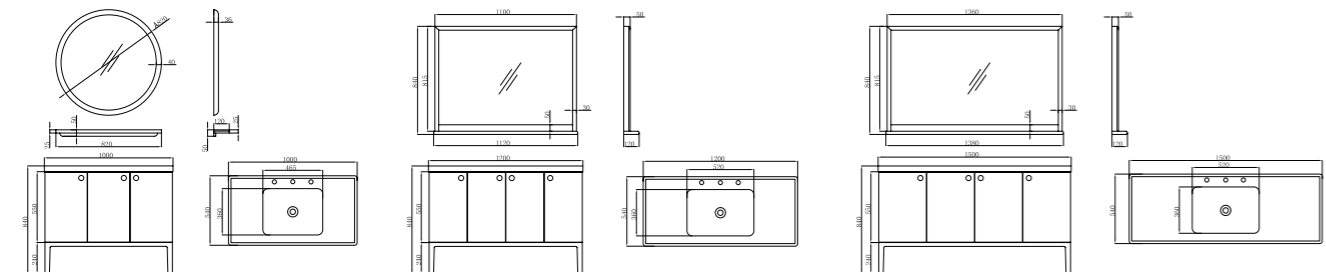

FB-M18006-1000A
柜体尺寸: 1000x540x840mm
镜子尺寸: 820x820x36mm
T架尺寸: 820x50x120mm
Cabinet Body Size: 1000x540x840mm
Mirror Size: 820x820x36mm
T Frame Size: 820x50x120mm

FB-M18006-1200A
柜体尺寸: 1200x540x840mm
镜子尺寸: 1120x130x840mm
Cabinet Body Size: 1200x540x840mm
Mirror Size: 1120x130x840mm

FB-M18006-1500A
柜体尺寸: 1500x540x840mm
镜子尺寸: 1380x130x840mm
Cabinet Body Size: 1500x540x840mm
Mirror Size: 1380x130x840mm