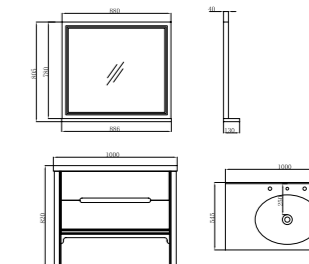

中式融系列
Chinese Melting Series

FB-800
柜体尺寸: 800x541x835mm
镜子尺寸: 700x820x130mm
Cabinet Body Size: 800x541x835mm
Mirror Size: 700x820x130mm

FB-900
柜体尺寸: 900x541x835mm
镜子尺寸: 780x840x130mm
Cabinet Body Size: 900x541x835mm
Mirror Size: 780x840x130mm

FB-1000
柜体尺寸: 1000x541x835mm
镜子尺寸: 860x870x130mm
Cabinet Body Size: 1000x541x835mm
Mirror Size: 860x870x130mm

中式礼系列
Chinese Gift Series

FB-800
柜体尺寸: 800x545x820mm
镜子尺寸: 706x805x130mm
Cabinet Body Size: 800x545x820mm
Mirror Size: 706x805x130mm

FB-1000
柜体尺寸: 1000x545x820mm
镜子尺寸: 886x805x130mm
Cabinet Body Size: 1000x545x820mm
Mirror Size: 886x805x130mm

FB-1200
柜体尺寸: 1200x540x820mm
镜子尺寸: 1120x785x130mm
Cabinet Body Size: 1200x540x820mm
Mirror Size: 1120x785x130mm