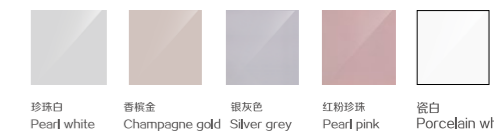

一生一世

FB-1250
空缸、功能缸、冲浪缸、动力缸
尺寸: 1390x1390x675mm

Forever Love

FB-1250
Empty/Function/Air jet/Surf jet
Size: 1390x1390x675mm

华耀

FB-1600
空缸、功能缸、冲浪缸、动力缸
尺寸: 1610x875x697mm

Modern Huayao

Bathtub
Empty/Function/Air jet/Surf jet
Size: 1610x875x697mm

老爷车

FB-1700
空缸、功能缸、冲浪缸、动力缸
尺寸: 1700x850x645mm

Antique Car

FB-1700
Empty/Function/Air jet/Surf jet
Size: 1700x850x645mm

FABIAO 法标

珠光卫浴 轻奢时代

东方之子

FB-1500
空缸、功能缸、冲浪缸、动力缸
尺寸: 1520x1540x685mm

Son of East

FB-1500
Empty/Function/Air jet/Surf jet
Size: 1520x1540x685mm

牛郎织女

FB-1750
空缸、功能缸、冲浪缸、动力缸
尺寸: 1765x1385x655mm

Romeo & Juliet

FB-1750
Empty/Function/Air jet/Surf jet
Size: 1765x1385x655mm

泡缸

FB-1100
空缸
尺寸: 1100x680x720mm
凳子: 580x280x250mm

Bubble Bath

FB-1100
Empty
Size: 1100x680x720mm
Stool size: 580x280x250mm

泡缸

FB-1300
空缸
尺寸: 1300x680x765mm
凳子: 680x280x250mm

Bubble Bath

FB-1300
Empty
Size: 1300x680x765mm
Stool size: 680x280x250mm

224

225