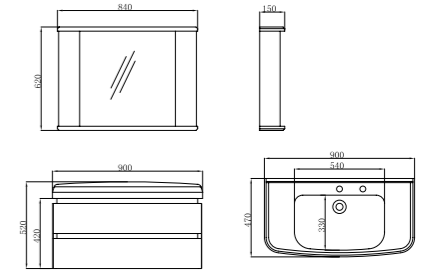

现代华耀
Modern Huayao

FB-900A

柜体尺寸: 900x470x520mm
镜子尺寸: 840x620x150mm
Cabinet Body Size: 900x470x520mm
Mirror Size: 840x620x150mm

FB-1100

柜体尺寸: 1100x470x505mm
镜子尺寸: 1025x590x150mm
Cabinet Body Size: 1100x470x505mm
Mirror Size: 1025x590x150mm