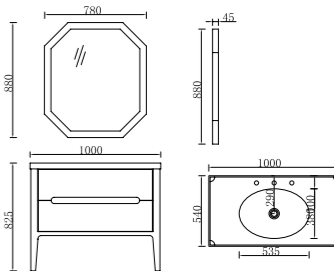

FB-1000
柜体尺寸: 1000x545x820mm
镜子尺寸: 886x805x130mm
Cabinet Body Size: 1000x545x820mm
Mirror Size: 886x805x130mm

FB-1200
柜体尺寸: 1200x540x820mm
镜子尺寸: 1120x785x130mm
Cabinet Body Size: 1200x540x820mm
Mirror Size: 1120x785x130mm

FB-1500
柜体尺寸: 1500x545x820mm
镜子尺寸: 1386x785x130mm
Cabinet Body Size: 1500x545x820mm
Mirror Size: 1386x785x130mm

中式雅系列
Chinese Ya Series

FB-650

柜体尺寸: 650x540x825mm
镜子尺寸: 560x780x45mm

Cabinet Body Size: 650x540x825mm
Mirror Size: 560x780x45mm

FB-850

柜体尺寸: 850x540x825mm
镜子尺寸: 660x800x45mm

Cabinet Body Size: 850x540x825mm
Mirror Size: 660x800x45mm

FB-1000

柜体尺寸: 1000x540x825mm
镜子尺寸: 780x880x45mm

Cabinet Body Size: 1000x540x825mm
Mirror Size: 780x880x45mm

中式和系列
Chinese Style He Series

FB-650

柜体尺寸: 650x540x825mm
镜子尺寸: 580x820x100mm

Cabinet Body Size: 650x540x825mm
Mirror Size: 580x820x100mm

FB-850

柜体尺寸: 850x540x825mm
镜子尺寸: 750x850x120mm

Cabinet Body Size: 850x540x825mm
Mirror Size: 750x850x120mm