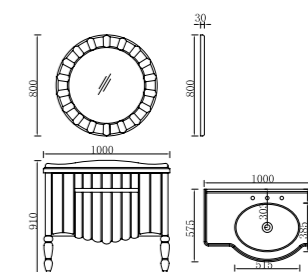

FB-800

柜体尺寸: 800x590x910mm
镜子尺寸: 700x30x700mm
Cabinet Body Size: 800x590x910mm
Mirror Size: 700x30x700mm

FB-1000

柜体尺寸: 1000x575x910mm
镜子尺寸: 800x30x800mm

Cabinet Body Size: 1000x575x910mm
Mirror Size: 800x30x800mm

FB-1200

柜体尺寸: 1200x575x910mm
镜子尺寸: 1100x30x800mm

Cabinet Body Size: 1200x575x910mm
Mirror Size: 1100x30x800mm

FB-1500

柜体尺寸: 1500x580x915mm
镜子尺寸: 595x30x820mm

Cabinet Body Size: 1500x580x915mm
Mirror Size: 595x30x820mm