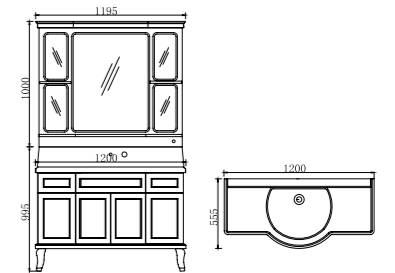

FB-1200

柜体尺寸: 1200x555x995mm
镜子尺寸: 1195x1000x222mm

Cabinet Body Size: 1200x555x995mm
Mirror Size: 1195x1000x222mm