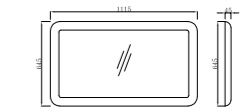

柜体尺寸: 1200x540x830mm
镜子尺寸: 1115x645x45mm

Cabinet Body Size: 1200x540x830mm
Mirror Size: 1115x645x45mm

博易副柜