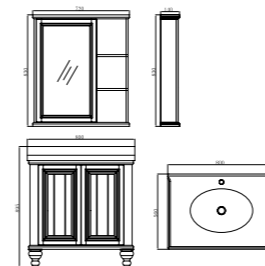

柜体尺寸: 800x560x895mm
镜子尺寸: 720x140x830mm

Cabinet Body Size: 800x560x895mm
Mirror Size: 720x140x830mm

FB-87005-900