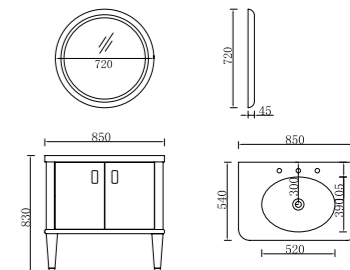

FB-1000

柜体尺寸: 1000x520x890mm
镜子尺寸: 986x1060x160mm

Cabinet Body Size: 1000x520x890mm
Mirror Size: 986x1060x160mm

FB-1200

柜体尺寸: 1200x520x890mm
镜子尺寸: 1180x1060x160mm

Cabinet Body Size: 1200x520x890mm
Mirror Size: 1180x1060x160mm

现代风范
Modern Style

FB-850A

柜体尺寸: 850x540x830mm
镜子尺寸: 720x720x45mm

Cabinet Body Size: 850x540x830mm
Mirror Size: 720x720x45mm

FB-850B

柜体尺寸: 850x540x830mm
镜子尺寸: 720x720x45mm

Cabinet Body Size: 850x540x830mm
Mirror Size: 720x720x45mm