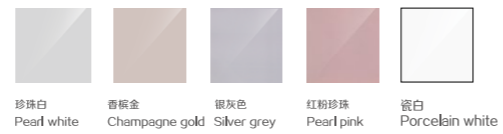

路易

FB-1400/1500/1700/1800
空缸、功能缸、冲浪缸、动力缸
尺寸: 1410x750x640mm
尺寸: 1510x750x640mm
尺寸: 1710x750x640mm
尺寸: 1810x750x640mm

Louis

FB-1400/1500/1700/1800
Empty/Function/Air jet/Surf jet
Size: 1410x750x640mm
Size: 1510x750x640mm
Size: 1710x750x640mm
Size: 1810x750x640mm