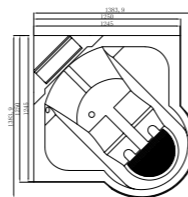

Eastern Beauty

FB-1500/1600/1700
Empty/Function/Air jet/Surf jet
Size: 1505x840x665mm
Size: 1605x840x665mm
Size: 1705x840x675mm

Ask

FB-1100
Empty/Function/Air jet
Size: 1100x1100x580mm

艾斯克

FB-1100
空缸、功能缸、动力缸
尺寸: 1100x1100x580mm