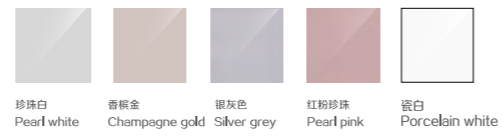

克洛伊

FB-1800
空缸、功能缸
尺寸: 1800x840x600mm

Chloe

FB-1800
Empty/Function
Size: 1800x840x600mm