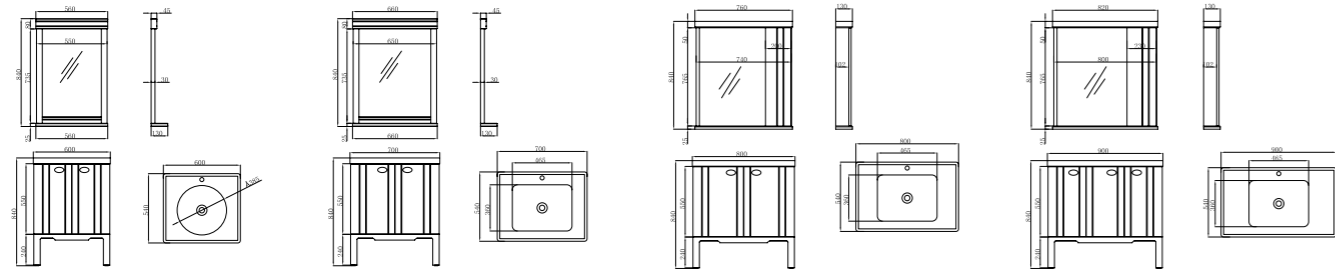

现代系列
Modern Series

FB-M18004-600A
柜体尺寸: 600x540x840mm
镜子尺寸: 560x130x840mm
Cabinet Body Size: 600x540x840mm
Mirror Size: 560x130x840mm

FB-M18004-700A
柜体尺寸: 700x540x840mm
镜子尺寸: 660x130x840mm
Cabinet Body Size: 700x540x840mm
Mirror Size: 660x130x840mm

FB-M18004-800A
柜体尺寸: 800x540x840mm
镜子尺寸: 760x130x840mm
Cabinet Body Size: 800x540x840mm
Mirror Size: 760x130x840mm

FB-M18004-900A
柜体尺寸: 900x540x840mm
镜子尺寸: 820x130x840mm
Cabinet Body Size: 900x540x840mm
Mirror Size: 820x130x840mm