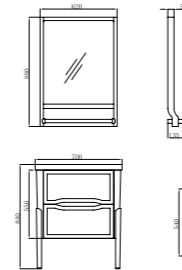

新古典·珠光系列（实木）
New Classical · Pearl Series

浪漫风情 Solid wood Pearlescent
FB-700

柜体尺寸：700x540x840mm
镜子尺寸：620x135x880mm

Cabinet Body Size: 700x540x840mm
Mirror Size: 620x135x880mm