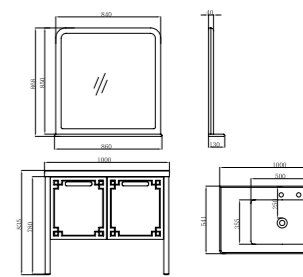

中式融系列
Chinese Melting Series

FB-800
柜体尺寸: 800x541x835mm
镜子尺寸: 700x820x130mm
Cabinet Body Size: 800x541x835mm
Mirror Size: 700x820x130mm

FB-900
柜体尺寸: 900x541x835mm
镜子尺寸: 780x840x130mm
Cabinet Body Size: 900x541x835mm
Mirror Size: 780x840x130mm

FB-1000
柜体尺寸: 1000x541x835mm
镜子尺寸: 860x870x130mm
Cabinet Body Size: 1000x541x835mm
Mirror Size: 860x870x130mm

中式礼系列
Chinese Gift Series

FB-800
柜体尺寸: 800x545x820mm
镜子尺寸: 706x805x130mm
Cabinet Body Size: 800x545x820mm
Mirror Size: 706x805x130mm