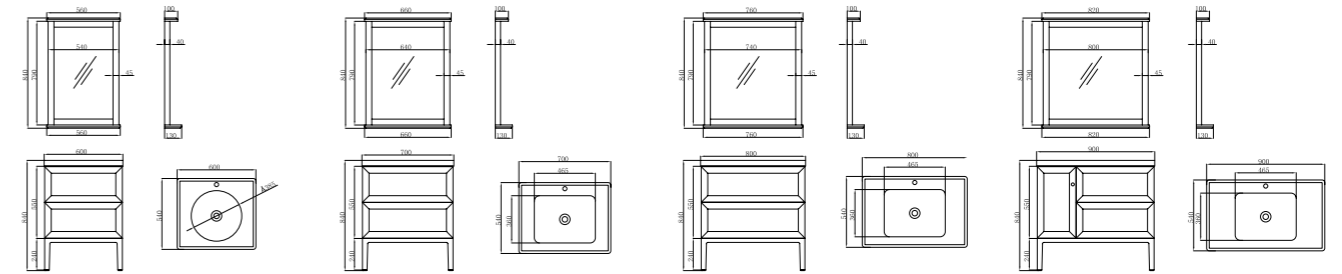

简欧系列
Jane series

FB-J18009-600A
柜体尺寸: 600x540x840mm
镜子尺寸: 560x130x840mm
Cabinet Body Size: 600x540x840mm
Mirror Size: 560x130x840mm

FB-J18009-700A
柜体尺寸: 700x540x840mm
镜子尺寸: 660x130x840mm
Cabinet Body Size: 700x540x840mm
Mirror Size: 660x130x840mm

FB-J18009-800A
柜体尺寸: 800x540x840mm
镜子尺寸: 760x130x840mm
Cabinet Body Size: 800x540x840mm
Mirror Size: 760x130x840mm

FB-J18009-900A
柜体尺寸: 900x540x840mm
镜子尺寸: 820x130x840mm
Cabinet Body Size: 900x540x840mm
Mirror Size: 820x130x840mm

FB-J18009-600B
柜体尺寸: 600x540x840mm
镜子尺寸: 560x130x840mm
Cabinet Body Size: 600x540x840mm
Mirror Size: 560x130x840mm

FB-J18009-700B
柜体尺寸: 700x540x840mm
镜子尺寸: 660x130x840mm
Cabinet Body Size: 700x540x840mm
Mirror Size: 660x130x840mm

FB-J18009-800B
柜体尺寸: 800x540x840mm
镜子尺寸: 760x130x840mm
Cabinet Body Size: 800x540x840mm
Mirror Size: 760x130x840mm

FB-J18009-900B
柜体尺寸: 900x540x840mm
镜子尺寸: 820x130x840mm
Cabinet Body Size: 900x540x840mm
Mirror Size: 820x130x840mm