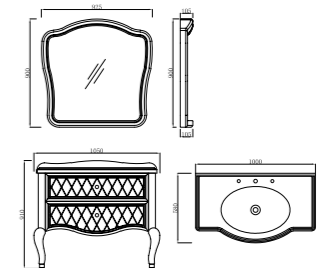

FB-1200

柜体尺寸: 1250x580x910mm
镜子尺寸: 1085x920x105mm

Cabinet Body Size: 1250x580x910mm
Mirror Size: 1085x920x105mm