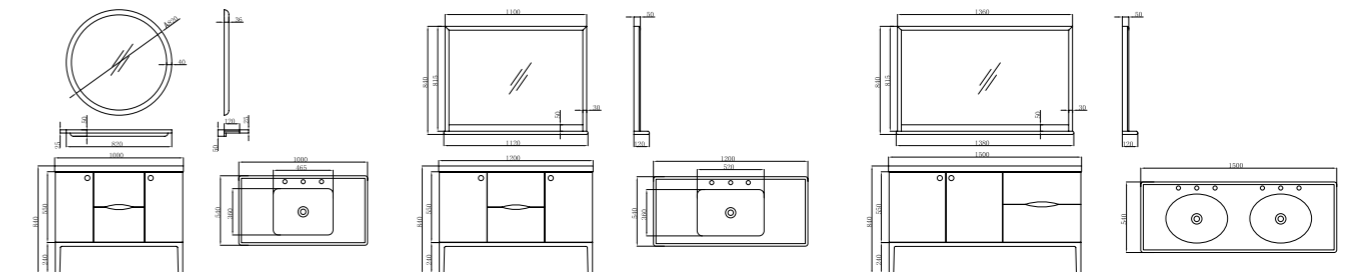

FB-M18006-1000B
柜体尺寸: 1000x540x840mm
镜子尺寸: 820x820x36mm
T架尺寸: 820x50x120mm
Cabinet Body Size: 1000x540x840mm
Mirror Size: 820x820x36mm
T Frame Size: 820x50x120mm

FB-M18006-1200B
柜体尺寸: 1200x540x840mm
镜子尺寸: 1120x130x840mm
Cabinet Body Size: 1200x540x840mm
Mirror Size: 1120x130x840mm

FB-M18006-1500B(双盆)
柜体尺寸: 1500x540x840mm
镜子尺寸: 1380x130x840mm
Cabinet Body Size: 1500x540x840mm
Mirror Size: 1380x130x840mm