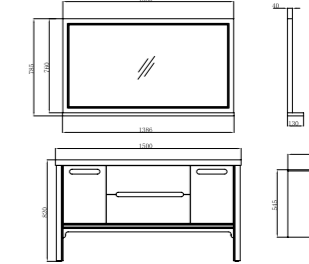

中式礼系列
Chinese Gift Series