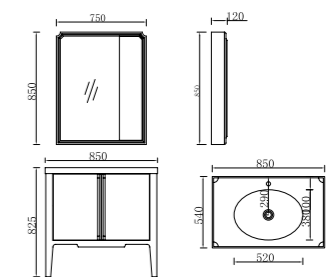

FB-1500
柜体尺寸: 1500x545x820mm
镜子尺寸: 1386x785x130mm
Cabinet Body Size: 1500x545x820mm
Mirror Size: 1386x785x130mm

中式雅系列
Chinese Ya Series

FB-650

柜体尺寸: 650x540x825mm
镜子尺寸: 560x780x45mm

Cabinet Body Size: 650x540x825mm
Mirror Size: 560x780x45mm

FB-850

柜体尺寸: 850x540x825mm
镜子尺寸: 660x800x45mm

Cabinet Body Size: 850x540x825mm
Mirror Size: 660x800x45mm

FB-1000

柜体尺寸: 1000x540x825mm
镜子尺寸: 780x880x45mm

Cabinet Body Size: 1000x540x825mm
Mirror Size: 780x880x45mm

中式和系列
Chinese Style He Series

FB-650

柜体尺寸: 650x540x825mm
镜子尺寸: 580x820x100mm

Cabinet Body Size: 650x540x825mm
Mirror Size: 580x820x100mm

FB-850

柜体尺寸: 850x540x825mm
镜子尺寸: 750x850x120mm

Cabinet Body Size: 850x540x825mm
Mirror Size: 750x850x120mm

FB-1000

柜体尺寸: 1000x540x825mm
镜子尺寸: 880x850x120mm

Cabinet Body Size: 1000x540x825mm
Mirror Size: 880x850x120mm

每一根线条，每一个弧度，都藏大智、大巧于大拙中，委婉、隐约而充满诱惑，给人透露出大家风范的傲人品格，艺术的气息和精神的内涵贯穿在每一件作品之中，彰显着沉静睿智，理性深邃意韵。

Every line, every curve, hidden wisdom, big Qiao Daisetsu, euphemism, faint and full of temptation, to reflect the proud character of great ingenuity, the connotation of artistic atmosphere and spirit throughout every piece of works, reveals the deep quiet wisdom, rational meaning rhyme.