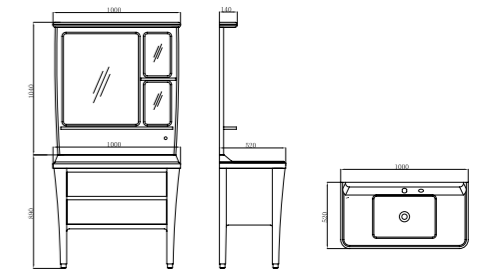

现代华盛
Modern Washington

FB-800

柜体尺寸: 800x520x890mm
镜子尺寸: 800x1040x140mm

Cabinet Body Size: 800x520x890mm
Mirror Size: 800x1040x140mm

FB-1000

柜体尺寸: 1000x520x890mm
镜子尺寸: 1000x1040x140mm

Cabinet Body Size: 1000x520x890mm
Mirror Size: 1000x1040x140mm