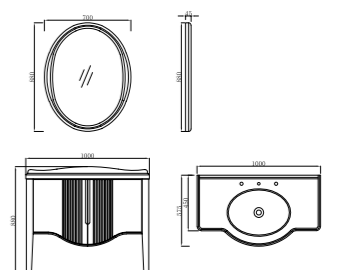

FB-1200

柜体尺寸: 1200x575x910mm
镜子尺寸: 1100x30x800mm

Cabinet Body Size: 1200x575x910mm
Mirror Size: 1100x30x800mm

FB-1500

柜体尺寸: 1500x580x915mm
镜子尺寸: 595x30x820mm

Cabinet Body Size: 1500x580x915mm
Mirror Size: 595x30x820mm

新古典风度系列
The Korean style Series

FB-650

柜体尺寸: 650x590x880mm
镜子尺寸: 580x880x45mm

Cabinet Body Size: 650x590x880mm
Mirror Size: 580x880x45mm

FB-800

柜体尺寸: 800x590x880mm
镜子尺寸: 650x880x45mm

Cabinet Body Size: 800x590x880mm
Mirror Size: 650x880x45mm

FB-1000

柜体尺寸: 1000x575x880mm
镜子尺寸: 700x880x45mm

Cabinet Body Size: 650x590x880mm
Mirror Size: 700x880x45mm

新古典美姿系列
New Classical · Beauty Series

FB-800A/B

柜体尺寸: 800x540x825mm
镜子尺寸: 700x700x45mm

Cabinet Body Size: 800x540x825mm
Mirror Size: 700x700x45mm