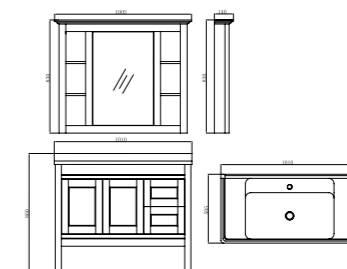

柜体尺寸: 1010x505x860mm
镜子尺寸: 1005x140x830mm

Cabinet Body Size: 1010x505x860mm
Mirror Size: 1005x140x830mm

FB-86001-1200