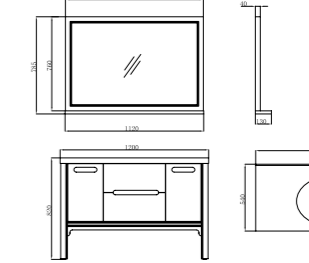

FB-1500
柜体尺寸: 1500x545x820mm
镜子尺寸: 1386x785x130mm
Cabinet Body Size: 1500x545x820mm
Mirror Size: 1386x785x130mm