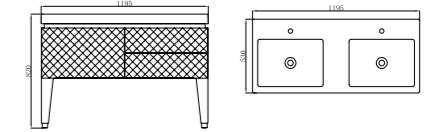

FB-1000

柜体尺寸: 1015x510x820mm
镜子尺寸: 980x540x137mm

Cabinet Body Size: 1015x510x820mm
Mirror Size: 980x540x137mm

FB-1200

柜体尺寸: 1195x530x820mm
镜子尺寸: 1150x600x147mm

Cabinet Body Size: 1195x530x820mm
Mirror Size: 1150x600x147mm