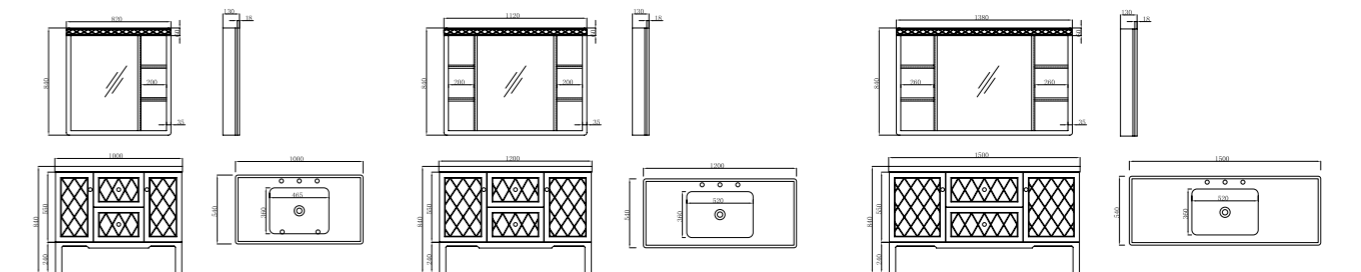

后现代系列
Post-Modern Series