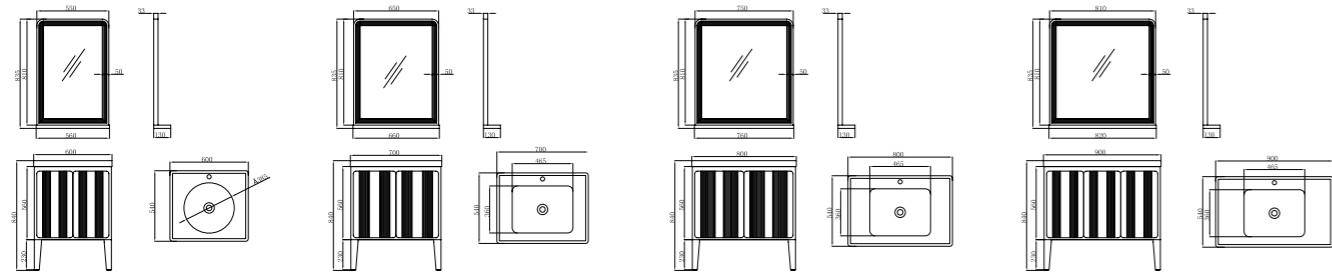

FB-M18007-600B
柜体尺寸: 600x540x840mm
镜子尺寸: 560x130x835mm
Cabinet Body Size: 600x540x840mm
Mirror Size: 560x130x835mm

FB-M18007-700B
柜体尺寸: 700x540x840mm
镜子尺寸: 660x130x835mm
Cabinet Body Size: 700x540x840mm
Mirror Size: 660x130x835mm

FB-M18007-800B
柜体尺寸: 800x540x840mm
镜子尺寸: 760x130x835mm
Cabinet Body Size: 800x540x840mm
Mirror Size: 760x130x835mm

FB-M18007-900B
柜体尺寸: 900x540x840mm
镜子尺寸: 820x130x835mm
Cabinet Body Size: 900x540x840mm
Mirror Size: 820x130x835mm