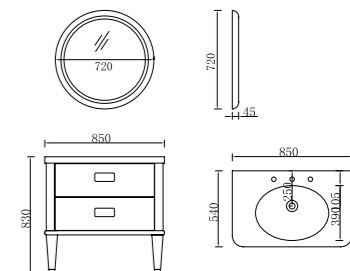

现代风范
Modern Style

FB-850A

柜体尺寸: 850x540x830mm
镜子尺寸: 720x720x45mm

Cabinet Body Size: 850x540x830mm
Mirror Size: 720x720x45mm

FB-850B

柜体尺寸: 850x540x830mm
镜子尺寸: 720x720x45mm

Cabinet Body Size: 850x540x830mm
Mirror Size: 720x720x45mm

FB-1000A

柜体尺寸: 995x555x830mm
镜子尺寸: 800x800x45mm

Cabinet Body Size: 995x555x830mm
Mirror Size: 800x800x45mm

FB-1000B

柜体尺寸: 995x555x830mm
镜子尺寸: 800x800x45mm

Cabinet Body Size: 995x555x830mm
Mirror Size: 800x800x45mm