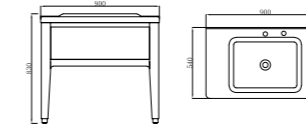

柜体尺寸: 900x540x830mm
镜子尺寸: 845x645x45mm

Cabinet Body Size: 900x540x830mm
Mirror Size: 845x645x45mm

FB-1000