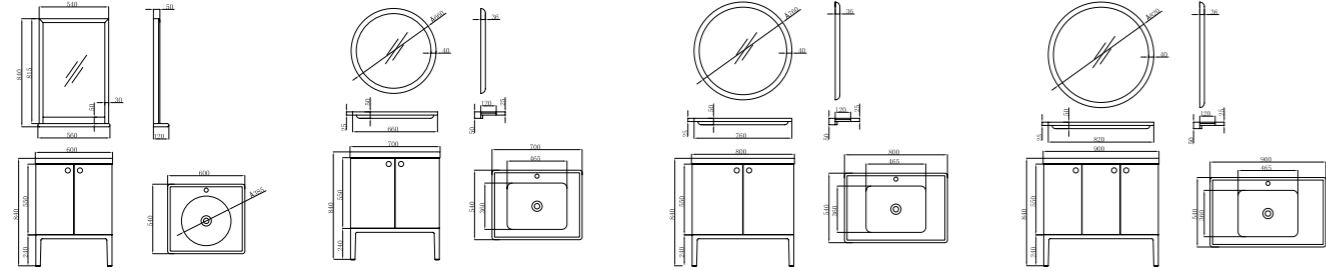

FB-M18006-600A
柜体尺寸: 600x540x840mm
镜子尺寸: 560x130x840mm
Cabinet Body Size: 600x540x840mm
Mirror Size: 560x130x840mm

FB-M18006-700A
柜体尺寸: 700x540x840mm
镜子尺寸: 660x660x36mm
T架尺寸: 660x50x120mm
Cabinet Body Size: 700x540x840mm
Mirror Size: 660x660x36mm
T Frame Size: 660x50x120mm

FB-M18006-800A
柜体尺寸: 800x540x840mm
镜子尺寸: 760x760x36mm
T架尺寸: 760x50x120mm
Cabinet Body Size: 800x540x840mm
Mirror Size: 760x760x36mm
T Frame Size: 760x50x120mm

FB-M18006-900A
柜体尺寸: 900x540x840mm
镜子尺寸: 820x820x36mm
T架尺寸: 820x50x120mm
Cabinet Body Size: 900x540x840mm
Mirror Size: 820x820x36mm
T Frame Size: 820x50x120mm