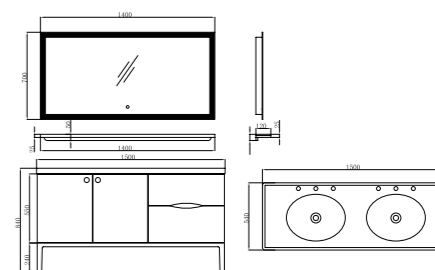

柜体尺寸: 1500x540x840mm
镜子尺寸: 1400x700x36mm
T架尺寸: 1400x50x120mm
Cabinet Body Size: 1500x540x840mm
Mirror Size: 1400x700x36mm
T Frame Size: 1400x50x120mm