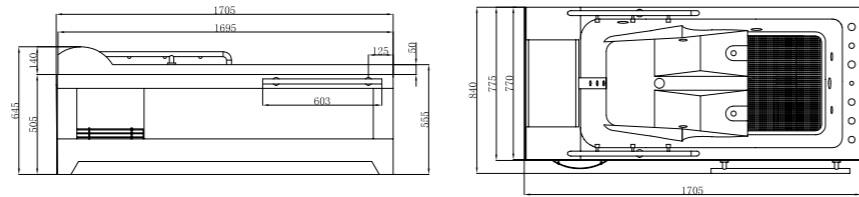

Eastern Beauty

FB-1500/1600/1700
Empty/Function/Air jet/Surf jet
Size: 1505x840x665mm
Size: 1605x840x665mm
Size: 1705x840x675mm

Ask

FB-1100
Empty/Function/Air jet
Size: 1100x1100x580mm

艾斯克

FB-1100
空缸、功能缸、动力缸
尺寸: 1100x1100x580mm