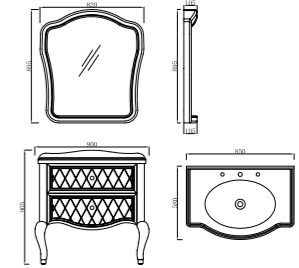

时尚副柜

柜体尺寸: 417x400x1510mm

Cabinet Body Size: 417x400x1510mm

后现代华艺系列
Postmodern Chinese Art Series

FB-850

柜体尺寸: 850x580x905mm
镜子尺寸: 820x895x105mm

Cabinet Body Size: 850x580x905mm
Mirror Size: 820x895x105mm

FB-1000