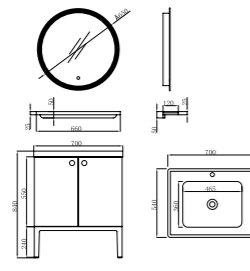

FB-M18006-1200B
柜体尺寸: 1200x540x840mm
镜子尺寸: 1120x130x840mm
Cabinet Body Size: 1200x540x840mm
Mirror Size: 1120x130x840mm

FB-M18006-1500B(双盆)
柜体尺寸: 1500x540x840mm
镜子尺寸: 1380x130x840mm
Cabinet Body Size: 1500x540x840mm
Mirror Size: 1380x130x840mm

现代系列
Modern Series

FB-M18006-600A 智能镜

柜体尺寸: 600x540x840mm
镜子尺寸: 600x800x36mm
T架尺寸: 600x50x120mm
Cabinet Body Size: 600x540x840mm
Mirror Size: 600x800x36mm
T Frame Size: 600x50x120mm

FB-M18006-700A 智能镜

柜体尺寸: 700x540x840mm
镜子尺寸: 650x650x36mm
T架尺寸: 660x50x120mm
Cabinet Body Size: 700x540x840mm
Mirror Size: 650x650x36mm
T Frame Size: 660x50x120mm