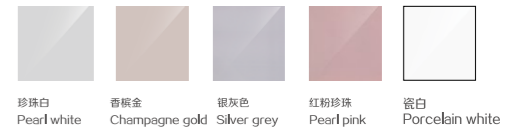

爱丽舍

FB-1700
空缸、功能缸
尺寸: 1700x780x670mm

Alice

FB-1700
Empty/Function
Size: 1700x780x670mm