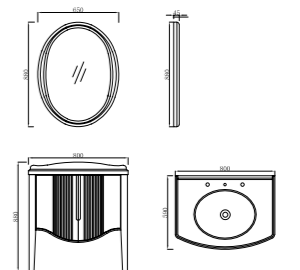

FB-800

柜体尺寸: 800x590x910mm
镜子尺寸: 700x30x700mm
Cabinet Body Size: 800x590x910mm
Mirror Size: 700x30x700mm

FB-1000

柜体尺寸: 1000x575x910mm
镜子尺寸: 800x30x800mm

Cabinet Body Size: 1000x575x910mm
Mirror Size: 800x30x800mm

FB-1200

柜体尺寸: 1200x575x910mm
镜子尺寸: 1100x30x800mm

Cabinet Body Size: 1200x575x910mm
Mirror Size: 1100x30x800mm

FB-1500

柜体尺寸: 1500x580x915mm
镜子尺寸: 595x30x820mm

Cabinet Body Size: 1500x580x915mm
Mirror Size: 595x30x820mm

新古典风度系列
The Korean style Series

FB-650

柜体尺寸: 650x590x880mm
镜子尺寸: 580x880x45mm

Cabinet Body Size: 650x590x880mm
Mirror Size: 580x880x45mm

FB-800

柜体尺寸: 800x590x880mm
镜子尺寸: 650x880x45mm

Cabinet Body Size: 800x590x880mm
Mirror Size: 650x880x45mm

FB-1000

柜体尺寸: 1000x575x880mm
镜子尺寸: 700x880x45mm

Cabinet Body Size: 650x590x880mm
Mirror Size: 700x880x45mm

新古典美姿系列
New Classical · Beauty Series

FB-800A/B

柜体尺寸: 800x540x825mm
镜子尺寸: 700x700x45mm

Cabinet Body Size: 800x540x825mm
Mirror Size: 700x700x45mm