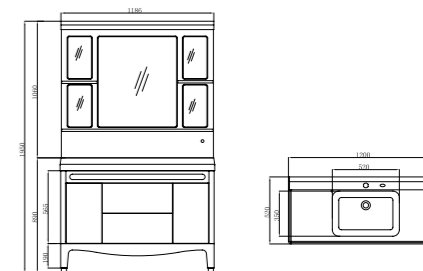

FB-1000

柜体尺寸: 1000x520x890mm
镜子尺寸: 986x1060x160mm

Cabinet Body Size: 1000x520x890mm
Mirror Size: 986x1060x160mm

FB-1200

柜体尺寸: 1200x520x890mm
镜子尺寸: 1180x1060x160mm

Cabinet Body Size: 1200x520x890mm
Mirror Size: 1180x1060x160mm