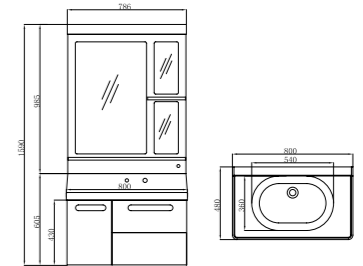

现代路易
Modern Louis

FB-800

柜体尺寸: 800x480x605mm
镜子尺寸: 786x985x150mm

Cabinet Body Size: 800x480x605mm
Mirror Size: 786x985x150mm

FB-900

柜体尺寸: 900x480x605mm
镜子尺寸: 886x985x150mm

Cabinet Body Size: 900x480x605mm
Mirror Size: 886x985x150mm