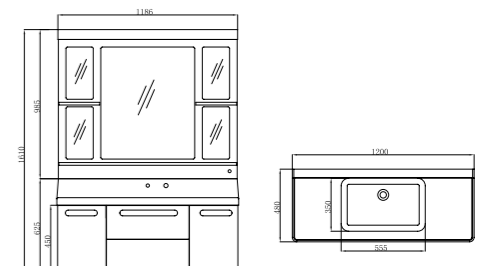

现代路易
Modern Louis

FB-800

柜体尺寸: 800x480x605mm
镜子尺寸: 786x985x150mm

Cabinet Body Size: 800x480x605mm
Mirror Size: 786x985x150mm

FB-900

柜体尺寸: 900x480x605mm
镜子尺寸: 886x985x150mm

Cabinet Body Size: 900x480x605mm
Mirror Size: 886x985x150mm

FB-1200

柜体尺寸: 1200x480x625mm
镜子尺寸: 1186x985x150mm

Cabinet Body Size: 1200x480x625mm
Mirror Size: 1186x985x150mm

自然与亲切, 在简单和平淡的设计中, 既体现了现代居室空间的简洁明快, 又不失传统文化的简练庄重, 清雅秀丽的风格气息, 营造出朴实无华的自然与亲切。

Nature and kind, in the design of simple and plain, reflected the modern bedroom space is concise and lively, and do not break the tradition the traditional culture of elegant solemn, elegant beautiful style atmosphere, create the nature of the plain and kind.