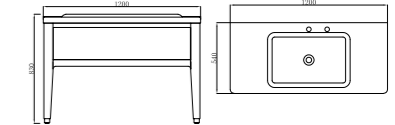

柜体尺寸: 1200x540x830mm
镜子尺寸: 1115x645x45mm

Cabinet Body Size: 1200x540x830mm
Mirror Size: 1115x645x45mm

博易副柜