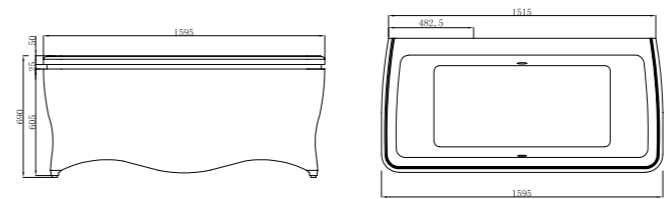

Postmodern Fashion

FB-1600/1700
Empty/Function/Air jet/Surf jet
Size: 1595x760x690mm
Size: 1700x760x690mm