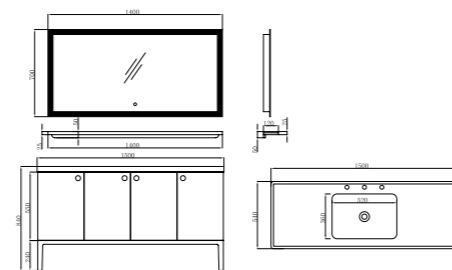

柜体尺寸: 1500x540x840mm
镜子尺寸: 1400x700x36mm
T架尺寸: 1400x50x120mm
Cabinet Body Size: 1500x540x840mm
Mirror Size: 1400x700x36mm
T Frame Size: 1400x50x120mm