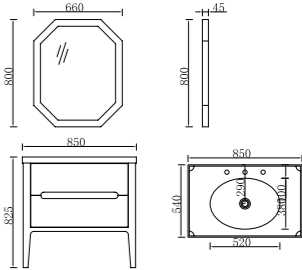

FB-1000
柜体尺寸: 1000x545x820mm
镜子尺寸: 886x805x130mm
Cabinet Body Size: 1000x545x820mm
Mirror Size: 886x805x130mm

FB-1200
柜体尺寸: 1200x540x820mm
镜子尺寸: 1120x785x130mm
Cabinet Body Size: 1200x540x820mm
Mirror Size: 1120x785x130mm

FB-1500
柜体尺寸: 1500x545x820mm
镜子尺寸: 1386x785x130mm
Cabinet Body Size: 1500x545x820mm
Mirror Size: 1386x785x130mm

中式雅系列
Chinese Ya Series

FB-650

柜体尺寸: 650x540x825mm
镜子尺寸: 560x780x45mm

Cabinet Body Size: 650x540x825mm
Mirror Size: 560x780x45mm

FB-850

柜体尺寸: 850x540x825mm
镜子尺寸: 660x800x45mm

Cabinet Body Size: 850x540x825mm
Mirror Size: 660x800x45mm

FB-1000

柜体尺寸: 1000x540x825mm
镜子尺寸: 780x880x45mm

Cabinet Body Size: 1000x540x825mm
Mirror Size: 780x880x45mm

中式和系列
Chinese Style He Series

FB-650

柜体尺寸: 650x540x825mm
镜子尺寸: 580x820x100mm

Cabinet Body Size: 650x540x825mm
Mirror Size: 580x820x100mm

FB-850

柜体尺寸: 850x540x825mm
镜子尺寸: 750x850x120mm

Cabinet Body Size: 850x540x825mm
Mirror Size: 750x850x120mm