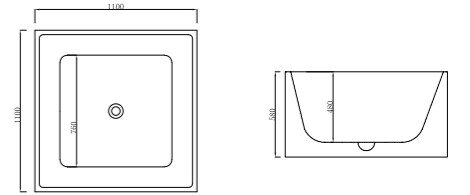

Eastern Beauty

FB-1500/1600/1700
Empty/Function/Air jet/Surf jet
Size: 1505x840x665mm
Size: 1605x840x665mm
Size: 1705x840x675mm

Ask

FB-1100
Empty/Function/Air jet
Size: 1100x1100x580mm

艾斯克

FB-1100
空缸、功能缸、动力缸
尺寸: 1100x1100x580mm