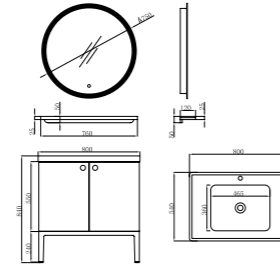

柜体尺寸: 800x540x840mm
镜子尺寸: 750x750x36mm
T架尺寸: 760x50x120mm
Cabinet Body Size: 800x540x840mm
Mirror Size: 750x750x36mm
T Frame Size: 760x50x120mm

FB-M18006-900A 智能镜