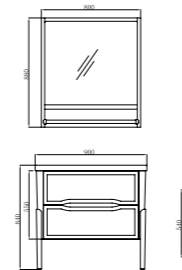

柜体尺寸：800x540x840mm
镜子尺寸：700x135x880mm

Cabinet Body Size: 800x540x840mm
Mirror Size: 700x135x880mm

浪漫风情 Solid wood Pearlescent
FB-900

柜体尺寸：900x540x840mm
镜子尺寸：800x135x880mm

Cabinet Body Size: 900x540x840mm
Mirror Size: 800x135x880mm