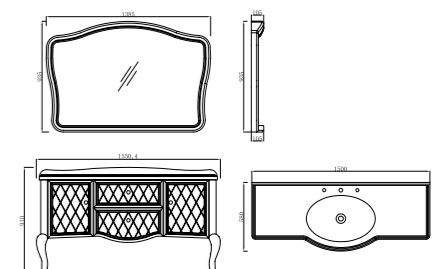

后现代华艺系列
Postmodern Chinese Art Series

FB-850

柜体尺寸: 850x580x905mm
镜子尺寸: 820x895x105mm

Cabinet Body Size: 850x580x905mm
Mirror Size: 820x895x105mm

FB-1000

柜体尺寸: 1050x580x910mm
镜子尺寸: 925x900x105mm

Cabinet Body Size: 1050x580x910mm
Mirror Size: 925x900x105mm

FB-1200

柜体尺寸: 1250x580x910mm
镜子尺寸: 1085x920x105mm

Cabinet Body Size: 1250x580x910mm
Mirror Size: 1085x920x105mm

FB-1500

柜体尺寸: 1550x580x910mm
镜子尺寸: 1385x935x105mm

Cabinet Body Size: 1550x580x910mm
Mirror Size: 1385x935x105mm