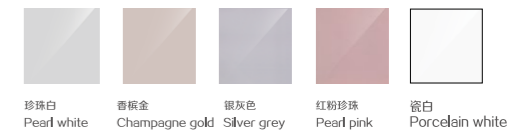

FB-1000

柜体尺寸: 1000x575x880mm
镜子尺寸: 700x880x45mm

Cabinet Body Size: 650x590x880mm
Mirror Size: 700x880x45mm

新古典美姿系列
New Classical · Beauty Series

FB-800A/B

柜体尺寸: 800x540x825mm
镜子尺寸: 700x700x45mm

Cabinet Body Size: 800x540x825mm
Mirror Size: 700x700x45mm