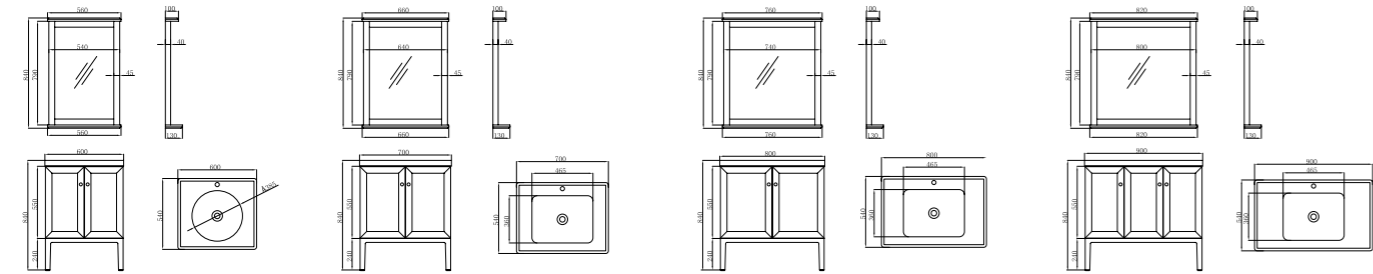

简欧系列
Jane series

FB-J18009-600A
柜体尺寸: 600x540x840mm
镜子尺寸: 560x130x840mm
Cabinet Body Size: 600x540x840mm
Mirror Size: 560x130x840mm

FB-J18009-700A
柜体尺寸: 700x540x840mm
镜子尺寸: 660x130x840mm
Cabinet Body Size: 700x540x840mm
Mirror Size: 660x130x840mm

FB-J18009-800A
柜体尺寸: 800x540x840mm
镜子尺寸: 760x130x840mm
Cabinet Body Size: 800x540x840mm
Mirror Size: 760x130x840mm

FB-J18009-900A
柜体尺寸: 900x540x840mm
镜子尺寸: 820x130x840mm
Cabinet Body Size: 900x540x840mm
Mirror Size: 820x130x840mm

FB-J18009-600B
柜体尺寸: 600x540x840mm
镜子尺寸: 560x130x840mm
Cabinet Body Size: 600x540x840mm
Mirror Size: 560x130x840mm

FB-J18009-700B
柜体尺寸: 700x540x840mm
镜子尺寸: 660x130x840mm
Cabinet Body Size: 700x540x840mm
Mirror Size: 660x130x840mm