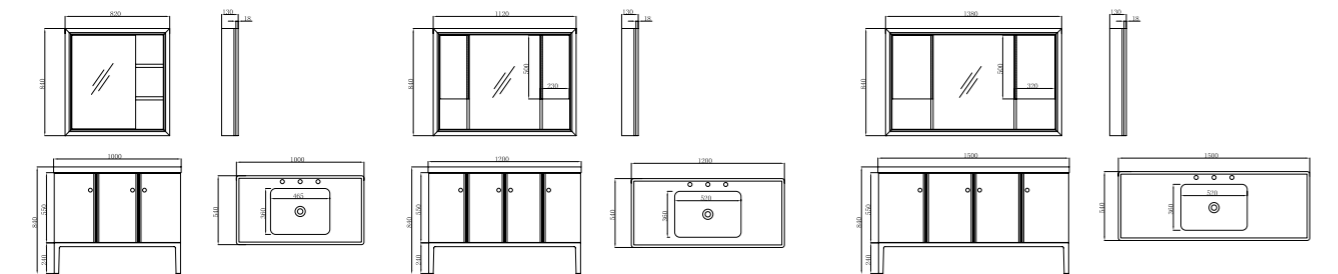

FB-M18005-1000B
柜体尺寸: 1000x540x840mm
镜子尺寸: 820x130x840mm
Cabinet Body Size: 1000x540x840mm
Mirror Size: 820x130x840mm

FB-M18005-1200B
柜体尺寸: 1200x540x840mm
镜子尺寸: 1120x130x840mm
Cabinet Body Size: 1200x540x840mm
Mirror Size: 1120x130x840mm

FB-M18005-1500B
柜体尺寸: 1500x540x840mm
镜子尺寸: 1380x130x840mm
Cabinet Body Size: 1500x540x840mm
Mirror Size: 1380x130x840mm