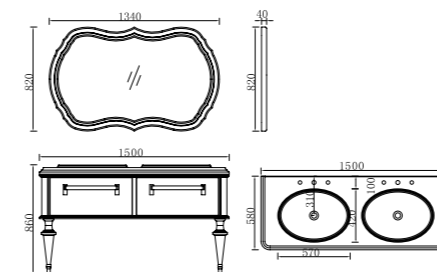

FB-C18002-1200B
柜体尺寸: 1200x540x840mm
镜子尺寸: 1120x130x840mm
Cabinet Body Size: 1200x540x840mm
Mirror Size: 1120x130x840mm

FB-C18002-1500B
柜体尺寸: 1500x540x840mm
镜子尺寸: 1380x130x840mm
Cabinet Body Size: 1500x540x840mm
Mirror Size: 1380x130x840mm

简欧韩式
Jane han series

FB-800
柜体尺寸: 800x580x860mm
镜子尺寸: 705x780x40mm
Cabinet Body Size: 800x580x860mm
Mirror Size: 705x780x40mm

FB-1000
柜体尺寸: 1005x580x860mm
镜子尺寸: 805x835x40mm
Cabinet Body Size: 1005x580x860mm
Mirror Size: 805x835x40mm

FB-1200
柜体尺寸: 1200x580x860mm
镜子尺寸: 888x930x40mm
Cabinet Body Size: 1200x580x860mm
Mirror Size: 888x930x40mm

FB-1500
柜体尺寸: 1500x580x860mm
镜子尺寸: 1340x820x40mm
Cabinet Body Size: 1500x580x860mm
Mirror Size: 1340x820x40mm