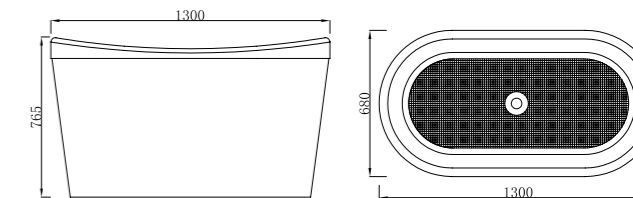

Bubble Bath

FB-1100
Empty
Size: 1100x680x720mm
Stool size: 580x280x250mm

泡缸

FB-1300
空缸
尺寸: 1300x680x765mm
凳子: 680x280x250mm

Bubble Bath

FB-1300
Empty
Size: 1300x680x765mm
Stool size: 680x280x250mm

224

225