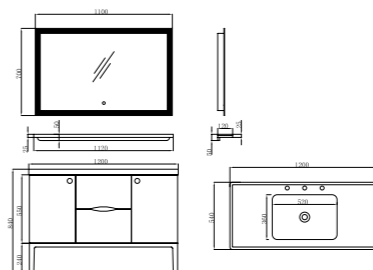

柜体尺寸: 1200x540x840mm
镜子尺寸: 1100x700x36mm
T架尺寸: 1120x50x120mm
Cabinet Body Size: 1200x540x840mm
Mirror Size: 1100x700x36mm
T Frame Size: 1120x50x120mm

FB-M18006-1500B 智能镜