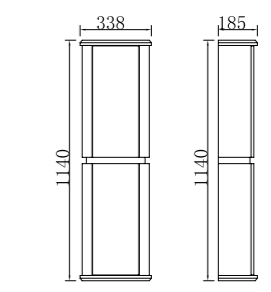

副柜

柜体尺寸: 338x185x1140mm
Cabinet Body Size: 338x185x1140mm