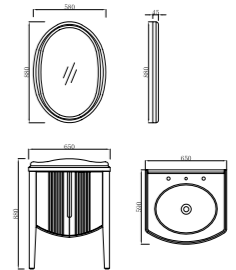

FB-650

柜体尺寸: 650x590x880mm
镜子尺寸: 580x880x45mm

Cabinet Body Size: 650x590x880mm
Mirror Size: 580x880x45mm