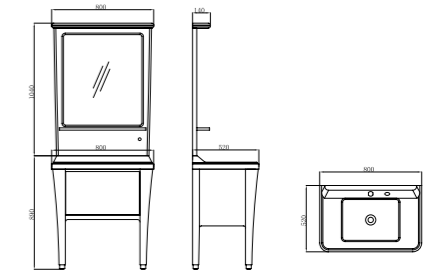

FB-800

柜体尺寸: 800x520x890mm
镜子尺寸: 800x1040x140mm

Cabinet Body Size: 800x520x890mm
Mirror Size: 800x1040x140mm