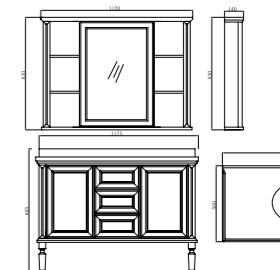

FB-87002-1000 橡木 / 红橡

柜体尺寸: 1000x560x895mm
镜子尺寸: 920x140x830mm

Cabinet Body Size: 1000x560x895mm
Mirror Size: 920x140x830mm

FB-87002-1200 橡木 / 红橡

柜体尺寸: 1200x560x895mm
镜子尺寸: 1120x140x830mm

Cabinet Body Size: 1200x560x895mm
Mirror Size: 1120x140x830mm