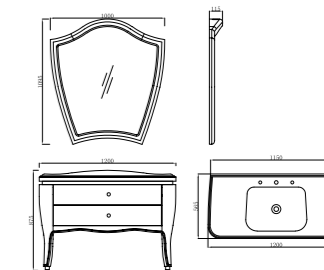

FB-1000

柜体尺寸: 1000x565x875mm
镜子尺寸: 800x1070x115mm

Cabinet Body Size: 1000x565x875mm
Mirror Size: 800x1070x115mm

FB-1200

柜体尺寸: 1200x565x875mm
镜子尺寸: 1000x1095x115mm

Cabinet Body Size: 1200x565x875mm
Mirror Size: 1000x1095x115mm