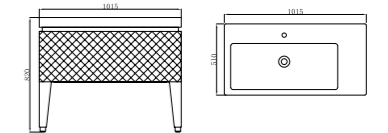

FB-1200

柜体尺寸: 1195x530x820mm
镜子尺寸: 1150x600x147mm

Cabinet Body Size: 1195x530x820mm
Mirror Size: 1150x600x147mm