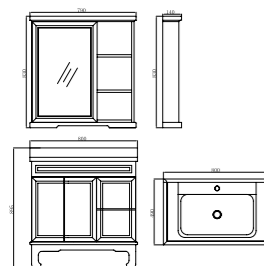

柜体尺寸: 800x490x895mm
镜子尺寸: 790x140x830mm

Cabinet Body Size: 800x490x895mm
Mirror Size: 790x140x830mm