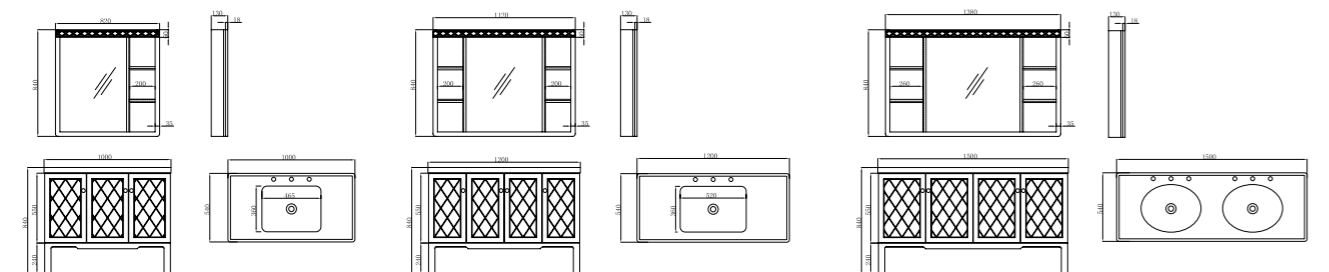

FB-M18008-1000B
柜体尺寸: 1000x540x840mm
镜子尺寸: 820x130x840mm
Cabinet Body Size: 1000x540x840mm
Mirror Size: 820x130x840mm

FB-M18008-1200B
柜体尺寸: 1200x540x840mm
镜子尺寸: 1120x130x840mm
Cabinet Body Size: 1200x540x840mm
Mirror Size: 1120x130x840mm

FB-M18008-1500B
柜体尺寸: 1500x540x840mm
镜子尺寸: 1380x130x840mm
Cabinet Body Size: 1500x540x840mm
Mirror Size: 1380x130x840mm