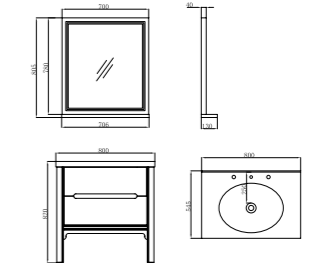

中式融系列
Chinese Melting Series

FB-800
柜体尺寸: 800x541x835mm
镜子尺寸: 700x820x130mm
Cabinet Body Size: 800x541x835mm
Mirror Size: 700x820x130mm

FB-900
柜体尺寸: 900x541x835mm
镜子尺寸: 780x840x130mm
Cabinet Body Size: 900x541x835mm
Mirror Size: 780x840x130mm

FB-1000
柜体尺寸: 1000x541x835mm
镜子尺寸: 860x870x130mm
Cabinet Body Size: 1000x541x835mm
Mirror Size: 860x870x130mm

中式礼系列
Chinese Gift Series

FB-800
柜体尺寸: 800x545x820mm
镜子尺寸: 706x805x130mm
Cabinet Body Size: 800x545x820mm
Mirror Size: 706x805x130mm

FB-1000
柜体尺寸: 1000x545x820mm
镜子尺寸: 886x805x130mm
Cabinet Body Size: 1000x545x820mm
Mirror Size: 886x805x130mm

FB-1200
柜体尺寸: 1200x540x820mm
镜子尺寸: 1120x785x130mm
Cabinet Body Size: 1200x540x820mm
Mirror Size: 1120x785x130mm