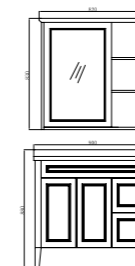

柜体尺寸: 800x560x880mm
镜子尺寸: 720x140x830mm

Cabinet Body Size: 800x560x880mm
Mirror Size: 720x140x830mm

柜体尺寸: 900x560x880mm
镜子尺寸: 820x140x830mm

Cabinet Body Size: 900x560x880mm
Mirror Size: 820x140x830mm

柜体尺寸: 1000x560x880mm
镜子尺寸: 920x140x830mm

Cabinet Body Size: 1000x560x880mm
Mirror Size: 920x140x830mm

柜体尺寸: 1200x560x880mm
镜子尺寸: 1120x140x830mm

Cabinet Body Size: 1200x560x880mm
Mirror Size: 1120x140x830mm