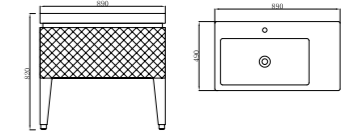

FB-1500

柜体尺寸: 1550x580x910mm
镜子尺寸: 1385x935x105mm

Cabinet Body Size: 1550x580x910mm
Mirror Size: 1385x935x105mm

后现代艺风系列
Postmodern Art Series

FB-900

柜体尺寸: 890x490x820mm
镜子尺寸: 880x540x137mm

Cabinet Body Size: 890x490x820mm
Mirror Size: 880x540x137mm