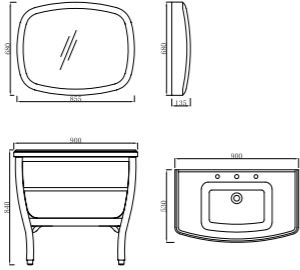

艺风副柜

柜体尺寸: 270x195x1200mm

Cabinet Body Size: 270x195x1200mm

后现代尊尚系列
Postmodern Premier Series

FB-900

柜体尺寸: 900x530x840mm
镜子尺寸: 855x680x135mm

Cabinet Body Size: 900x530x840mm
Mirror Size: 855x680x135mm

FB-1100