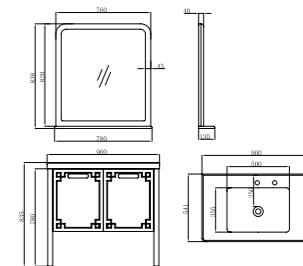

FB-900A/B

柜体尺寸: 900x540x830mm
镜子尺寸: 780x780x45mm

Cabinet Body Size: 900x540x830mm
Mirror Size: 780x780x45mm

FB-1000A/B

柜体尺寸: 1000x540x830mm
镜子尺寸: 840x840x45mm

Cabinet Body Size: 1000x540x830mm
Mirror Size: 840x840x45mm

中式融系列
Chinese Melting Series

FB-800
柜体尺寸: 800x541x835mm
镜子尺寸: 700x820x130mm
Cabinet Body Size: 800x541x835mm
Mirror Size: 700x820x130mm

FB-900
柜体尺寸: 900x541x835mm
镜子尺寸: 780x840x130mm
Cabinet Body Size: 900x541x835mm
Mirror Size: 780x840x130mm