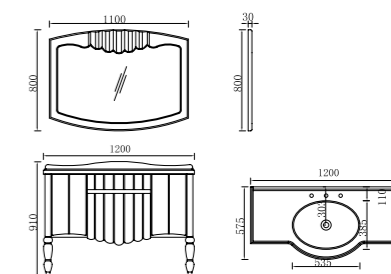

FB-800

柜体尺寸: 800x590x910mm
镜子尺寸: 700x30x700mm
Cabinet Body Size: 800x590x910mm
Mirror Size: 700x30x700mm

FB-1000

柜体尺寸: 1000x575x910mm
镜子尺寸: 800x30x800mm

Cabinet Body Size: 1000x575x910mm
Mirror Size: 800x30x800mm

FB-1200

柜体尺寸: 1200x575x910mm
镜子尺寸: 1100x30x800mm

Cabinet Body Size: 1200x575x910mm
Mirror Size: 1100x30x800mm

FB-1500

柜体尺寸: 1500x580x915mm
镜子尺寸: 595x30x820mm

Cabinet Body Size: 1500x580x915mm
Mirror Size: 595x30x820mm