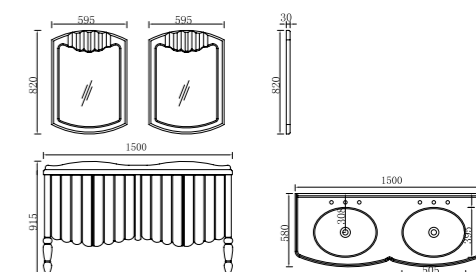

FB-800

柜体尺寸: 800x590x910mm
镜子尺寸: 700x30x700mm
Cabinet Body Size: 800x590x910mm
Mirror Size: 700x30x700mm

FB-1000

柜体尺寸: 1000x575x910mm
镜子尺寸: 800x30x800mm

Cabinet Body Size: 1000x575x910mm
Mirror Size: 800x30x800mm

FB-1200

柜体尺寸: 1200x575x910mm
镜子尺寸: 1100x30x800mm

Cabinet Body Size: 1200x575x910mm
Mirror Size: 1100x30x800mm

FB-1500

柜体尺寸: 1500x580x915mm
镜子尺寸: 595x30x820mm

Cabinet Body Size: 1500x580x915mm
Mirror Size: 595x30x820mm

新古典风度系列
The Korean style Series

FB-650

柜体尺寸: 650x590x880mm
镜子尺寸: 580x880x45mm

Cabinet Body Size: 650x590x880mm
Mirror Size: 580x880x45mm

FB-800

柜体尺寸: 800x590x880mm
镜子尺寸: 650x880x45mm

Cabinet Body Size: 800x590x880mm
Mirror Size: 650x880x45mm