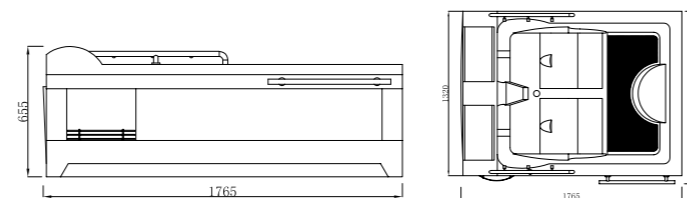

Son of East

FB-1500
Empty/Function/Air jet/Surf jet
Size: 1520x1540x685mm

牛郎织女

FB-1750
空缸、功能缸、冲浪缸、动力缸
尺寸: 1765x1385x655mm

Romeo & Juliet

FB-1750
Empty/Function/Air jet/Surf jet
Size: 1765x1385x655mm

泡缸

FB-1100
空缸
尺寸: 1100x680x720mm
凳子: 580x280x250mm