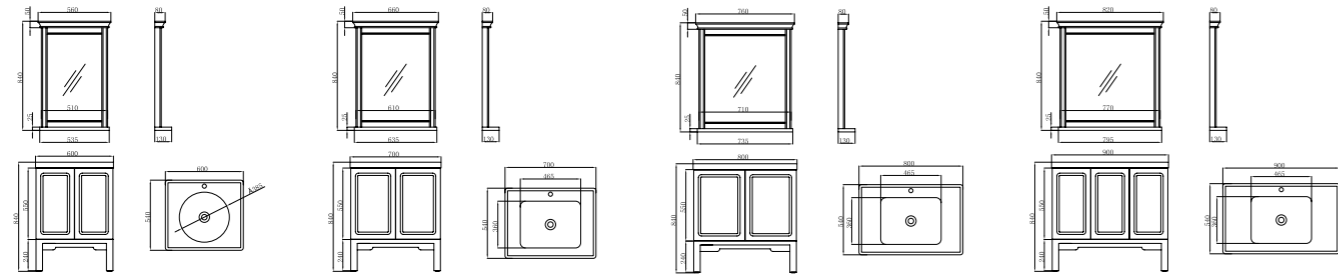

简欧系列
Jane series

FB-J18011-600A
柜体尺寸: 600x540x840mm
镜子尺寸: 560x130x840mm
Cabinet Body Size: 600x540x840mm
Mirror Size: 560x130x840mm

FB-J18011-700A
柜体尺寸: 700x540x840mm
镜子尺寸: 660x130x840mm
Cabinet Body Size: 700x540x840mm
Mirror Size: 660x130x840mm

FB-J18011-800A
柜体尺寸: 800x540x840mm
镜子尺寸: 760x130x840mm
Cabinet Body Size: 800x540x840mm
Mirror Size: 760x130x840mm

FB-J18011-900A
柜体尺寸: 900x540x840mm
镜子尺寸: 820x130x840mm
Cabinet Body Size: 900x540x840mm
Mirror Size: 820x130x840mm