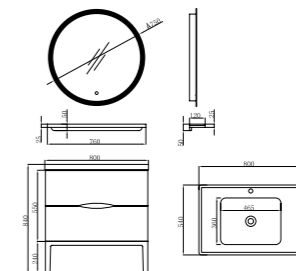

柜体尺寸: 800x540x840mm
镜子尺寸: 750x750x36mm
T架尺寸: 760x50x120mm
Cabinet Body Size: 800x540x840mm
Mirror Size: 750x750x36mm
T Frame Size: 760x50x120mm

FB-M18006-900B 智能镜