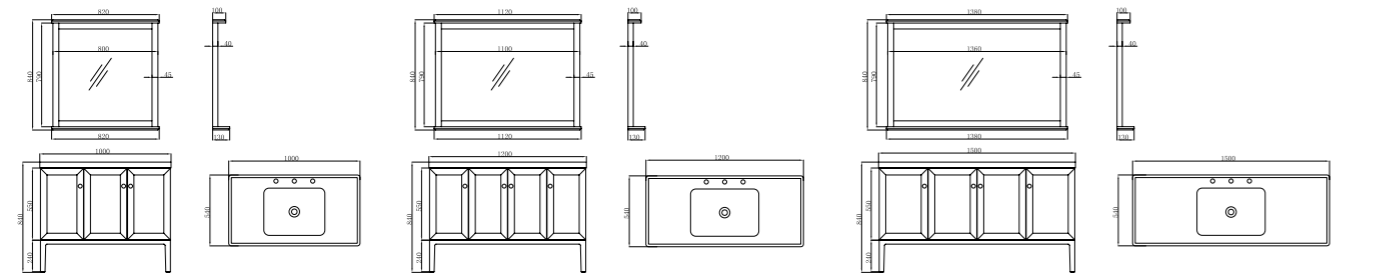

FB-J18009-1000B
柜体尺寸: 1000x540x840mm
镜子尺寸: 820x130x840mm
Cabinet Body Size: 1000x540x840mm
Mirror Size: 820x130x840mm

FB-J18009-1200B
柜体尺寸: 1200x540x840mm
镜子尺寸: 1120x130x840mm
Cabinet Body Size: 1200x540x840mm
Mirror Size: 1120x130x840mm

FB-J18009-1500B(双盆)
柜体尺寸: 1500x540x840mm
镜子尺寸: 1380x130x840mm
Cabinet Body Size: 1500x540x840mm
Mirror Size: 1380x130x840mm