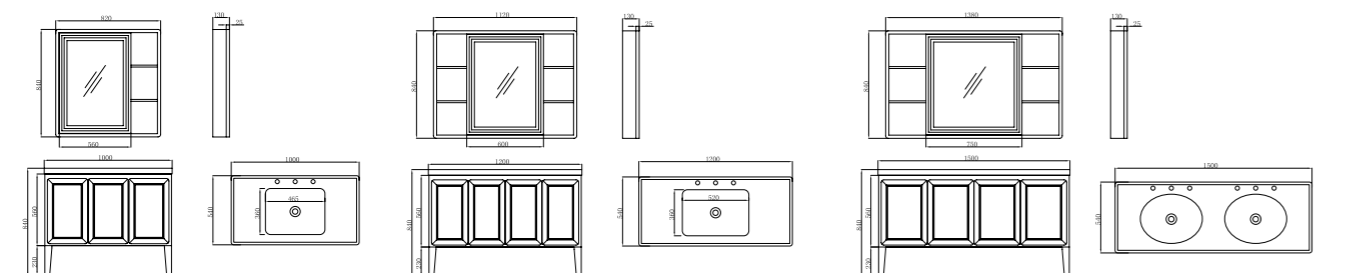

FB-J18010-1000B
柜体尺寸: 1000x540x840mm
镜子尺寸: 820x130x840mm
Cabinet Body Size: 1000x540x840mm
Mirror Size: 820x130x840mm

FB-J18010-1200B
柜体尺寸: 1200x540x840mm
镜子尺寸: 1120x130x840mm
Cabinet Body Size: 1200x540x840mm
Mirror Size: 1120x130x840mm

FB-J18010-1500B
柜体尺寸: 1500x540x840mm
镜子尺寸: 1380x130x840mm
Cabinet Body Size: 1500x540x840mm
Mirror Size: 1380x130x840mm