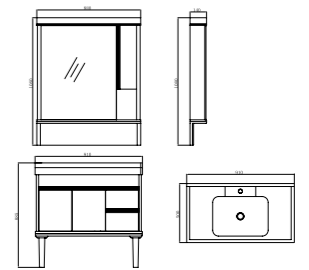

柜体尺寸: 900x495x855mm
镜子尺寸: 880x140x1080mm

Cabinet Body Size: 900x495x855mm
Mirror Size: 880x140x1080mm

FB-86002-1000