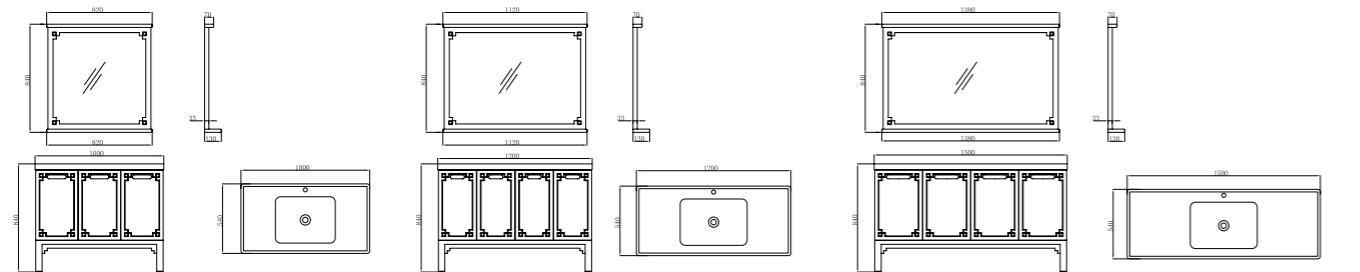

FB-C18002-1000A
柜体尺寸: 1000x540x840mm
镜子尺寸: 820x130x840mm
Cabinet Body Size: 1000x540x840mm
Mirror Size: 820x130x840mm

FB-C18002-1200A
柜体尺寸: 1200x540x840mm
镜子尺寸: 1120x130x840mm
Cabinet Body Size: 1200x540x840mm
Mirror Size: 1120x130x840mm

FB-C18002-1500A
柜体尺寸: 1500x540x840mm
镜子尺寸: 1380x130x840mm
Cabinet Body Size: 1500x540x840mm
Mirror Size: 1380x130x840mm