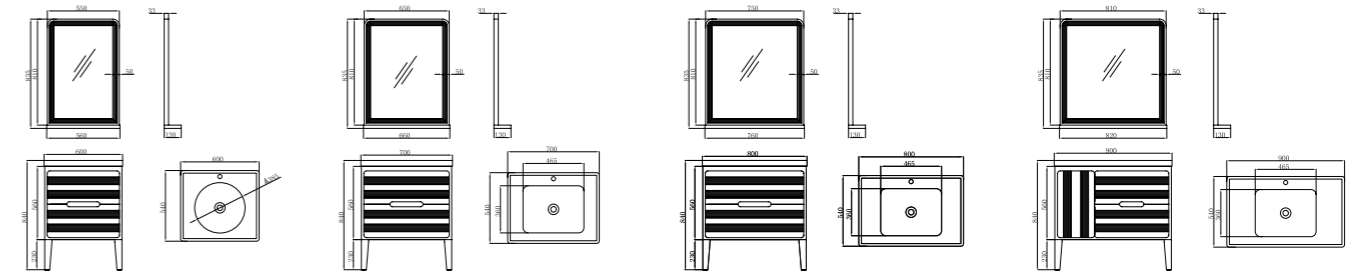

FB-M18007-1000A
柜体尺寸: 1000x540x840mm
镜子尺寸: 820x130x835mm
Cabinet Body Size: 1000x540x840mm
Mirror Size: 820x130x835mm

FB-M18007-1200A
柜体尺寸: 1200x540x840mm
镜子尺寸: 1120x130x835mm
Cabinet Body Size: 1200x540x840mm
Mirror Size: 1120x130x835mm

FB-M18007-1500A
柜体尺寸: 1500x540x840mm
镜子尺寸: 1380x130x835mm
Cabinet Body Size: 1500x540x840mm
Mirror Size: 1380x130x835mm