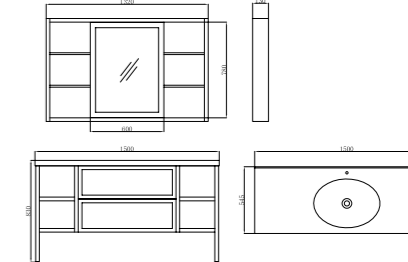

新古典·珠光系列(实木)
New Classical·Pearl Series

锦绣前程 Solid wood Gloss
FB-800

柜体尺寸: 800x545x830mm
镜子尺寸: 760x130x840mm

Cabinet Body Size: 800x545x830mm
Mirror Size: 760x130x840mm

锦绣前程 Solid wood Gloss
FB-1000

柜体尺寸: 1000x545x830mm
镜子尺寸: 900x130x840mm

Cabinet Body Size: 1000x545x830mm
Mirror Size: 900x130x840mm

锦绣前程 Solid wood Gloss
FB-1200/1500

柜体尺寸: 1500x545x830mm
镜子尺寸: 1320x130x780mm

Cabinet Body Size: 1500x545x830mm
Mirror Size: 1320x130x780mm