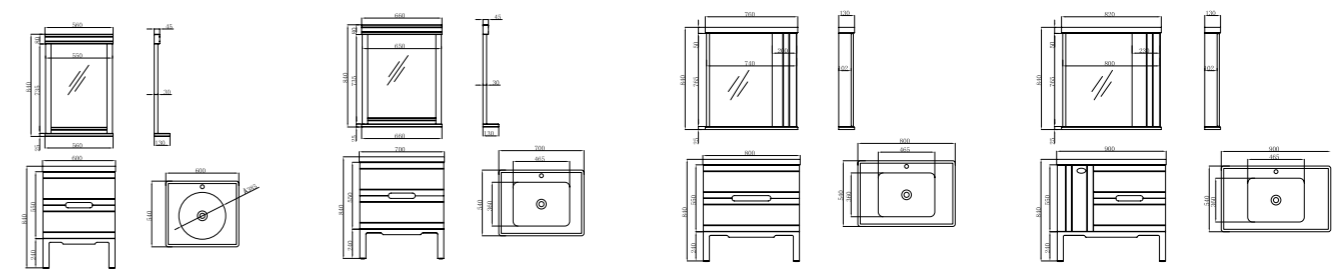

FB-M18004-1000A
柜体尺寸: 1000x540x840mm
镜子尺寸: 820x130x840mm
Cabinet Body Size: 1000x540x840mm
Mirror Size: 820x130x840mm

FB-M18004-1200A
柜体尺寸: 1200x540x840mm
镜子尺寸: 1120x130x840mm
Cabinet Body Size: 1200x540x840mm
Mirror Size: 1120x130x840mm

FB-M18004-1500A
柜体尺寸: 1500x540x840mm
镜子尺寸: 1380x130x840mm
Cabinet Body Size: 1500x540x840mm
Mirror Size: 1380x130x840mm