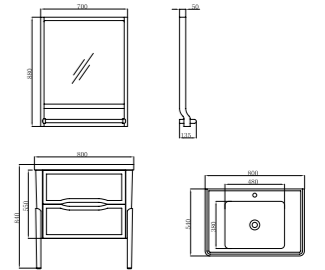

浪漫风情 Solid wood Pearlescent
FB-800

柜体尺寸：800x540x840mm
镜子尺寸：700x135x880mm

Cabinet Body Size: 800x540x840mm
Mirror Size: 700x135x880mm