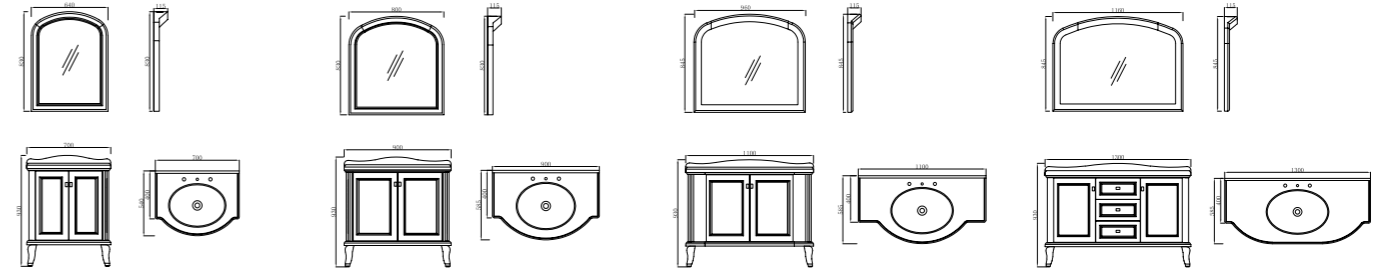

FB-1100

柜体尺寸: 1100x585x930mm
镜子尺寸: 960x115x845mm

Cabinet Body Size: 1100x585x930mm
Mirror Size: 960x115x845mm

FB-1300

柜体尺寸: 1300x585x930mm
镜子尺寸: 1160x115x845mm

Cabinet Body Size: 1300x585x930mm
Mirror Size: 1160x115x845mm