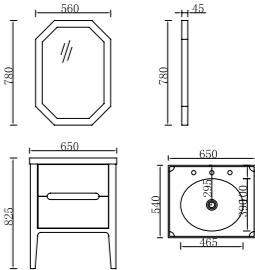

FB-1000
柜体尺寸: 1000x541x835mm
镜子尺寸: 860x870x130mm
Cabinet Body Size: 1000x541x835mm
Mirror Size: 860x870x130mm

中式礼系列
Chinese Gift Series

FB-800
柜体尺寸: 800x545x820mm
镜子尺寸: 706x805x130mm
Cabinet Body Size: 800x545x820mm
Mirror Size: 706x805x130mm

FB-1000
柜体尺寸: 1000x545x820mm
镜子尺寸: 886x805x130mm
Cabinet Body Size: 1000x545x820mm
Mirror Size: 886x805x130mm

FB-1200
柜体尺寸: 1200x540x820mm
镜子尺寸: 1120x785x130mm
Cabinet Body Size: 1200x540x820mm
Mirror Size: 1120x785x130mm

FB-1500
柜体尺寸: 1500x545x820mm
镜子尺寸: 1386x785x130mm
Cabinet Body Size: 1500x545x820mm
Mirror Size: 1386x785x130mm

中式雅系列
Chinese Ya Series

FB-650

柜体尺寸: 650x540x825mm
镜子尺寸: 560x780x45mm

Cabinet Body Size: 650x540x825mm
Mirror Size: 560x780x45mm

FB-850

柜体尺寸: 850x540x825mm
镜子尺寸: 660x800x45mm

Cabinet Body Size: 850x540x825mm
Mirror Size: 660x800x45mm

FB-1000

柜体尺寸: 1000x540x825mm
镜子尺寸: 780x880x45mm

Cabinet Body Size: 1000x540x825mm
Mirror Size: 780x880x45mm