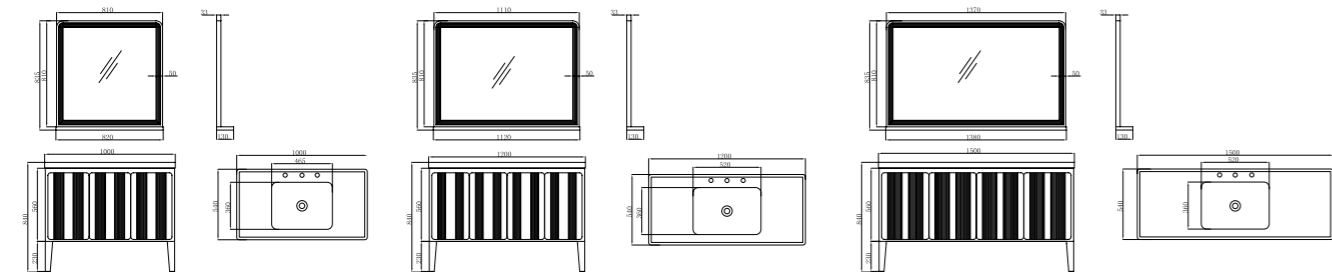

FB-M18007-1000B
柜体尺寸: 1000x540x840mm
镜子尺寸: 820x130x835mm
Cabinet Body Size: 1000x540x840mm
Mirror Size: 820x130x835mm

FB-M18007-1200B
柜体尺寸: 1200x540x840mm
镜子尺寸: 1120x130x835mm
Cabinet Body Size: 1200x540x840mm
Mirror Size: 1120x130x835mm

FB-M18007-1500B
柜体尺寸: 1500x540x840mm
镜子尺寸: 1380x130x835mm
Cabinet Body Size: 1500x540x840mm
Mirror Size: 1380x130x835mm