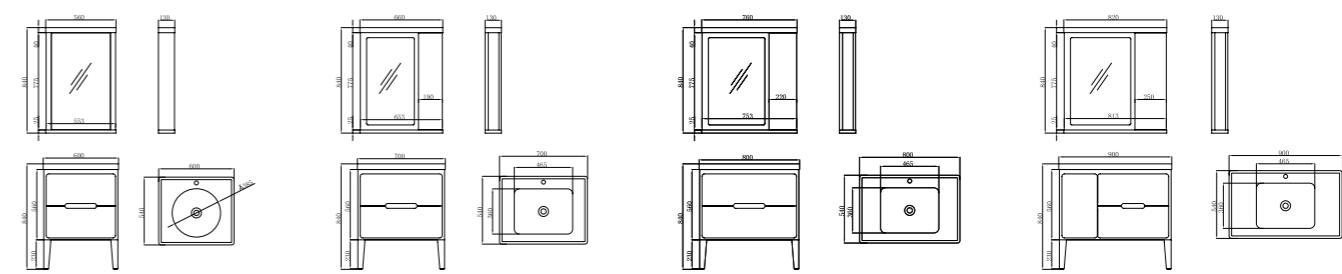

FB-M18003-1000A
柜体尺寸: 1000x540x840mm
镜子尺寸: 820x130x840mm
Cabinet Body Size: 1000x540x840mm
Mirror Size: 820x130x840mm

FB-M18003-1200A
柜体尺寸: 1200x540x840mm
镜子尺寸: 1120x130x840mm
Cabinet Body Size: 1200x540x840mm
Mirror Size: 1120x130x840mm

FB-M18003-1500A(双盆)
柜体尺寸: 1500x540x840mm
镜子尺寸: 1380x130x840mm
Cabinet Body Size: 1500x540x840mm
Mirror Size: 1380x130x840mm