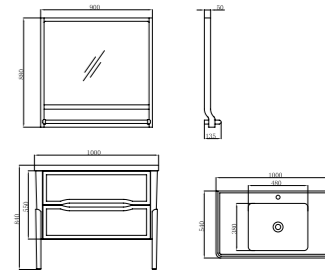

浪漫风情 Solid wood Pearlescent
FB-1000

柜体尺寸：1000x540x840mm
镜子尺寸：900x135x880mm

Cabinet Body Size: 1000x540x840mm
Mirror Size: 900x135x880mm