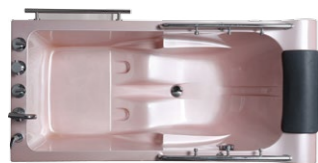

Eastern Beauty

FB-1500/1600/1700
Empty/Function/Air jet/Surf jet
Size: 1505x840x665mm
Size: 1605x840x665mm
Size: 1705x840x675mm

Ask

FB-1100
Empty/Function/Air jet
Size: 1100x1100x580mm

艾斯克

FB-1100
空缸、功能缸、动力缸
尺寸: 1100x1100x580mm