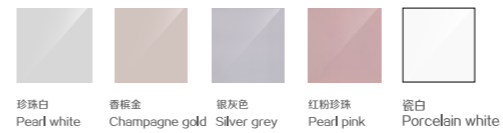

乐芙兰

FB-1500
空缸、功能缸
尺寸: 1500x750x590mm

Le Blanc

FB-1500
Empty/Function
尺寸: 1500x750x590mm

路易

FB-1400/1500/1700/1800
空缸、功能缸、冲浪缸、动力缸
尺寸: 1410x750x640mm
尺寸: 1510x750x640mm
尺寸: 1710x750x640mm
尺寸: 1810x750x640mm

Louis

FB-1400/1500/1700/1800
Empty/Function/Air jet/Surf jet
Size: 1410x750x640mm
Size: 1510x750x640mm
Size: 1710x750x640mm
Size: 1810x750x640mm