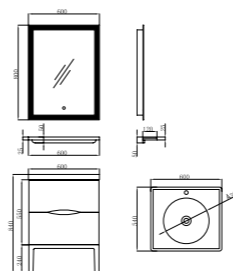

柜体尺寸: 600x540x840mm
镜子尺寸: 600x800x36mm
T架尺寸: 600x50x120mm
Cabinet Body Size: 600x540x840mm
Mirror Size: 600x800x36mm
T Frame Size: 600x50x120mm

FB-M18006-700B 智能镜