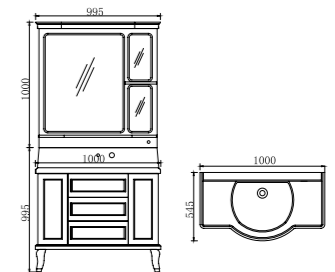

简欧田园
Jane Pastoral series

FB-800

柜体尺寸: 800x520x995mm
镜子尺寸: 795x1000x200mm

Cabinet Body Size: 800x520x995mm
Mirror Size: 795x1000x200mm

FB-1000

柜体尺寸: 1000x545x995mm
镜子尺寸: 995x1000x213mm

Cabinet Body Size: 1000x545x995mm
Mirror Size: 995x1000x213mm