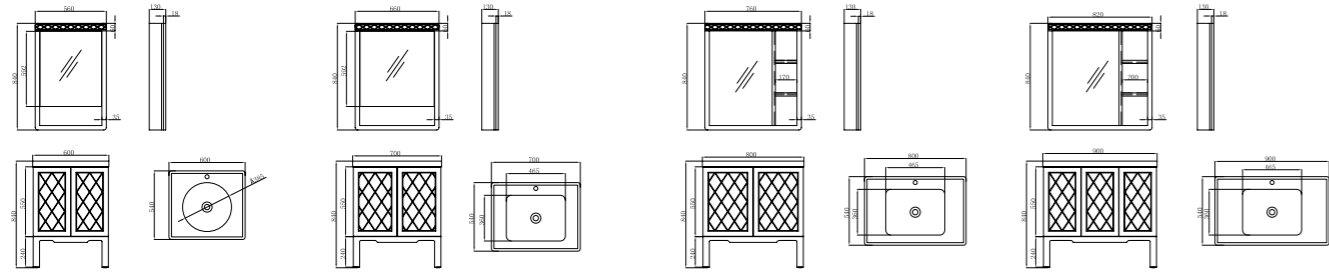

FB-M18008-600B
柜体尺寸: 600x540x840mm
镜子尺寸: 560x130x840mm
Cabinet Body Size: 600x540x840mm
Mirror Size: 560x130x840mm

FB-M18008-700B
柜体尺寸: 700x540x840mm
镜子尺寸: 660x130x840mm
Cabinet Body Size: 700x540x840mm
Mirror Size: 660x130x840mm

FB-M18008-800B
柜体尺寸: 800x540x840mm
镜子尺寸: 760x130x840mm
Cabinet Body Size: 800x540x840mm
Mirror Size: 760x130x840mm

FB-M18008-900B
柜体尺寸: 900x540x840mm
镜子尺寸: 820x130x840mm
Cabinet Body Size: 900x540x840mm
Mirror Size: 820x130x840mm