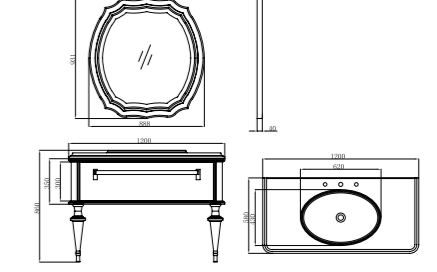

FB-C18002-1200B
柜体尺寸: 1200x540x840mm
镜子尺寸: 1120x130x840mm
Cabinet Body Size: 1200x540x840mm
Mirror Size: 1120x130x840mm

FB-C18002-1500B
柜体尺寸: 1500x540x840mm
镜子尺寸: 1380x130x840mm
Cabinet Body Size: 1500x540x840mm
Mirror Size: 1380x130x840mm

简欧韩式
Jane han series

FB-800
柜体尺寸: 800x580x860mm
镜子尺寸: 705x780x40mm
Cabinet Body Size: 800x580x860mm
Mirror Size: 705x780x40mm

FB-1000
柜体尺寸: 1005x580x860mm
镜子尺寸: 805x835x40mm
Cabinet Body Size: 1005x580x860mm
Mirror Size: 805x835x40mm

FB-1200
柜体尺寸: 1200x580x860mm
镜子尺寸: 888x930x40mm
Cabinet Body Size: 1200x580x860mm
Mirror Size: 888x930x40mm

FB-1500
柜体尺寸: 1500x580x860mm
镜子尺寸: 1340x820x40mm
Cabinet Body Size: 1500x580x860mm
Mirror Size: 1340x820x40mm