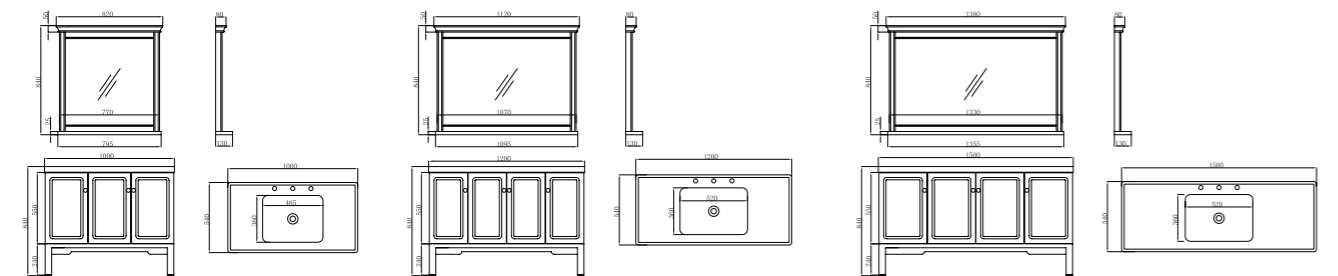

FB-J18011-1000B
柜体尺寸: 1000x540x840mm
镜子尺寸: 820x130x840mm
Cabinet Body Size: 1000x540x840mm
Mirror Size: 820x130x840mm

FB-J18011-1200B
柜体尺寸: 1200x540x840mm
镜子尺寸: 1120x130x840mm
Cabinet Body Size: 1200x540x840mm
Mirror Size: 1120x130x840mm

FB-J18011-1500B
柜体尺寸: 1500x540x840mm
镜子尺寸: 1380x130x840mm
Cabinet Body Size: 1500x540x840mm
Mirror Size: 1380x130x840mm