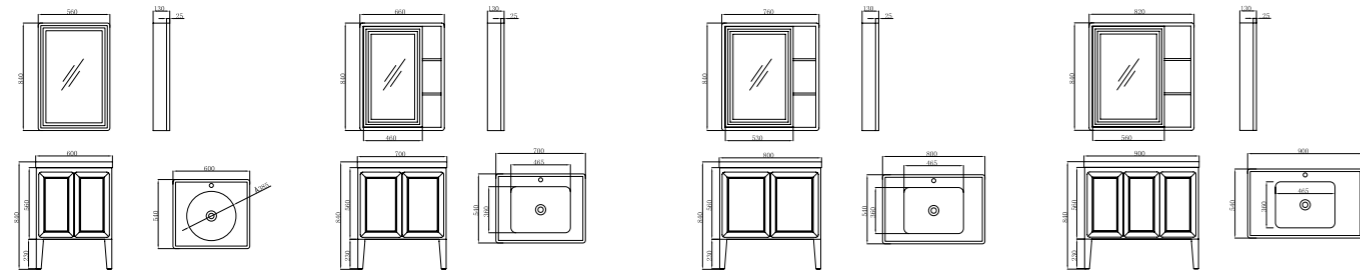

简欧系列
Jane series

FB-J18010-600A
柜体尺寸: 600x540x840mm
镜子尺寸: 560x130x840mm
Cabinet Body Size: 600x540x840mm
Mirror Size: 560x130x840mm

FB-J18010-700A
柜体尺寸: 700x540x840mm
镜子尺寸: 660x130x840mm
Cabinet Body Size: 700x540x840mm
Mirror Size: 660x130x840mm

FB-J18010-800A
柜体尺寸: 800x540x840mm
镜子尺寸: 760x130x840mm
Cabinet Body Size: 800x540x840mm
Mirror Size: 760x130x840mm

FB-J18010-900A
柜体尺寸: 900x540x840mm
镜子尺寸: 820x130x840mm
Cabinet Body Size: 900x540x840mm
Mirror Size: 820x130x840mm

FB-J18010-600B
柜体尺寸: 600x540x840mm
镜子尺寸: 560x130x840mm
Cabinet Body Size: 600x540x840mm
Mirror Size: 560x130x840mm

FB-J18010-700B
柜体尺寸: 700x540x840mm
镜子尺寸: 660x130x840mm
Cabinet Body Size: 700x540x840mm
Mirror Size: 660x130x840mm