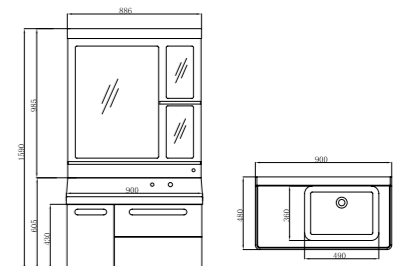

现代路易
Modern Louis

FB-800

柜体尺寸: 800x480x605mm
镜子尺寸: 786x985x150mm

Cabinet Body Size: 800x480x605mm
Mirror Size: 786x985x150mm

FB-900

柜体尺寸: 900x480x605mm
镜子尺寸: 886x985x150mm

Cabinet Body Size: 900x480x605mm
Mirror Size: 886x985x150mm