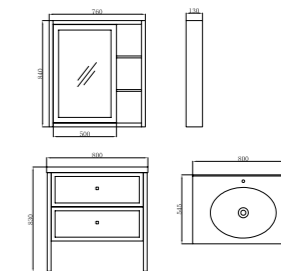

新古典·珠光系列(实木)
New Classical·Pearl Series

锦绣前程 Solid wood Gloss
FB-800

柜体尺寸: 800x545x830mm
镜子尺寸: 760x130x840mm

Cabinet Body Size: 800x545x830mm
Mirror Size: 760x130x840mm

锦绣前程 Solid wood Gloss
FB-1000

柜体尺寸: 1000x545x830mm
镜子尺寸: 900x130x840mm

Cabinet Body Size: 1000x545x830mm
Mirror Size: 900x130x840mm