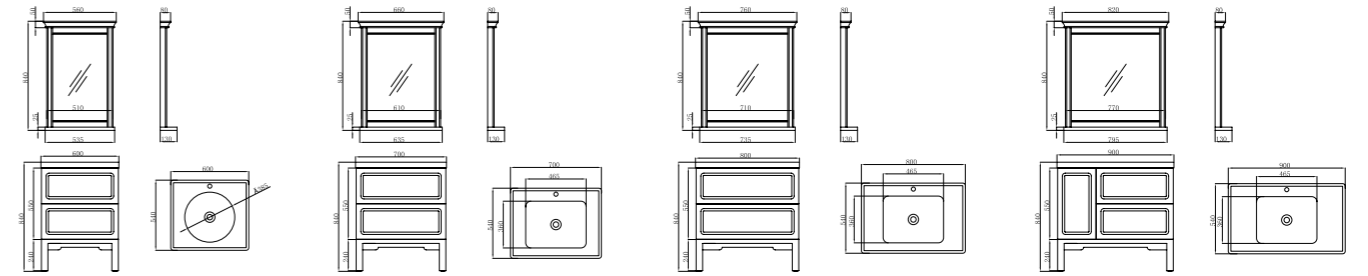

FB-J18011-1000A
柜体尺寸: 1000x540x840mm
镜子尺寸: 820x130x840mm
Cabinet Body Size: 1000x540x840mm
Mirror Size: 820x130x840mm

FB-J18011-1200A
柜体尺寸: 1200x540x840mm
镜子尺寸: 1120x130x840mm
Cabinet Body Size: 1200x540x840mm
Mirror Size: 1120x130x840mm

FB-J18011-1500A
柜体尺寸: 1500x540x840mm
镜子尺寸: 1380x130x840mm
Cabinet Body Size: 1500x540x840mm
Mirror Size: 1380x130x840mm