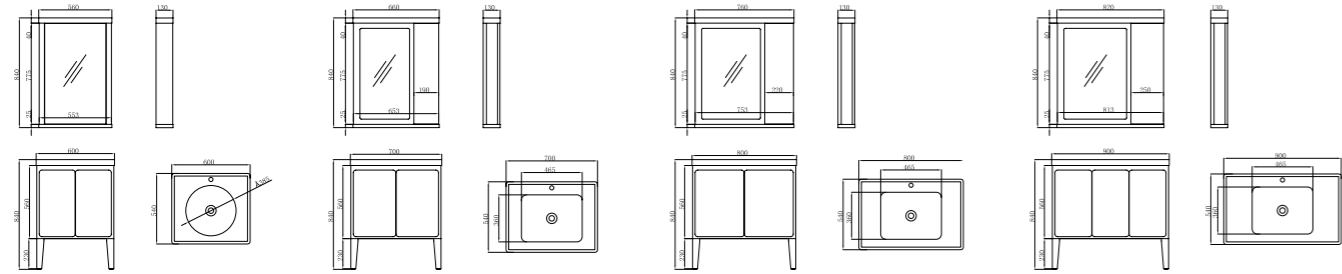

现代系列
Modern Series

FB-M18003-600A
柜体尺寸: 600x540x840mm
镜子尺寸: 560x130x840mm
Cabinet Body Size: 600x540x840mm
Mirror Size: 560x130x840mm

FB-M18003-700A
柜体尺寸: 700x540x840mm
镜子尺寸: 660x130x840mm
Cabinet Body Size: 700x540x840mm
Mirror Size: 660x130x840mm

FB-M18003-800A
柜体尺寸: 800x540x840mm
镜子尺寸: 760x130x840mm
Cabinet Body Size: 800x540x840mm
Mirror Size: 760x130x840mm

FB-M18003-900A
柜体尺寸: 900x540x840mm
镜子尺寸: 820x130x840mm
Cabinet Body Size: 900x540x840mm
Mirror Size: 820x130x840mm