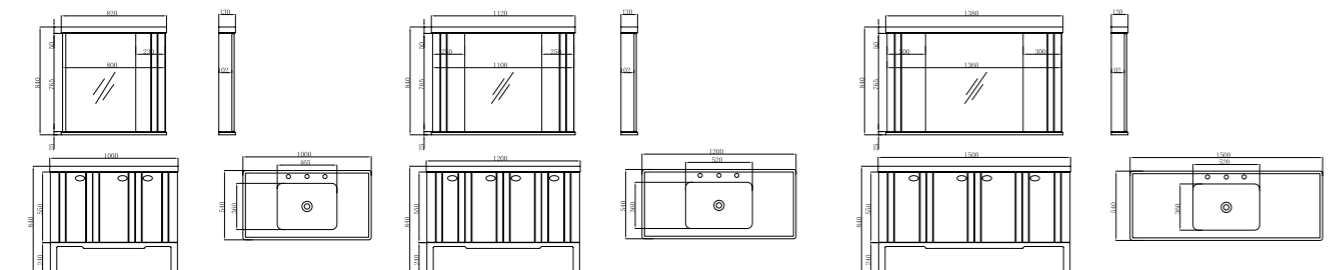

FB-M18004-1000B
柜体尺寸: 1000x540x840mm
镜子尺寸: 820x130x840mm
Cabinet Body Size: 1000x540x840mm
Mirror Size: 820x130x840mm

FB-M18004-1200B
柜体尺寸: 1200x540x840mm
镜子尺寸: 1120x130x840mm
Cabinet Body Size: 1200x540x840mm
Mirror Size: 1120x130x840mm

FB-M18004-1500B
柜体尺寸: 1500x540x840mm
镜子尺寸: 1380x130x840mm
Cabinet Body Size: 1500x540x840mm
Mirror Size: 1380x130x840mm