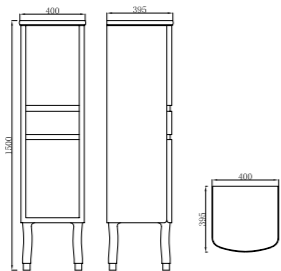

尊尚副柜

柜体尺寸: 400x395x1500mm

Cabinet Body Size: 400x395x1500mm