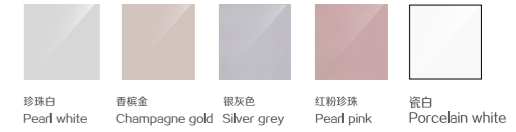

中式和系列
Chinese Style He Series

FB-650