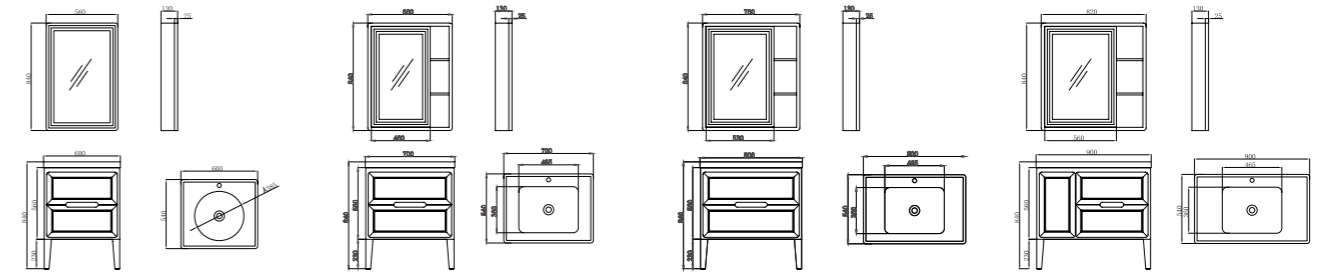

FB-J18010-1000A
柜体尺寸: 1000x540x840mm
镜子尺寸: 820x130x840mm
Cabinet Body Size: 1000x540x840mm
Mirror Size: 820x130x840mm

FB-J18010-1200A
柜体尺寸: 1200x540x840mm
镜子尺寸: 1120x130x840mm
Cabinet Body Size: 1200x540x840mm
Mirror Size: 1120x130x840mm

FB-J18010-1500A(双盆)
柜体尺寸: 1500x540x840mm
镜子尺寸: 1380x130x840mm
Cabinet Body Size: 1500x540x840mm
Mirror Size: 1380x130x840mm