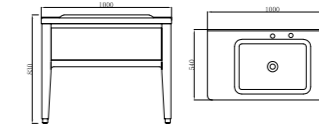

FB-900

柜体尺寸: 900x540x830mm
镜子尺寸: 845x645x45mm

Cabinet Body Size: 900x540x830mm
Mirror Size: 845x645x45mm

FB-1000

柜体尺寸: 1000x540x830mm
镜子尺寸: 945x645x45mm

Cabinet Body Size: 1000x540x830mm
Mirror Size: 945x645x45mm