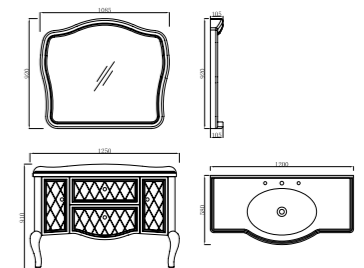

柜体尺寸: 1050x580x910mm
镜子尺寸: 925x900x105mm

Cabinet Body Size: 1050x580x910mm
Mirror Size: 925x900x105mm

FB-1200

柜体尺寸: 1250x580x910mm
镜子尺寸: 1085x920x105mm

Cabinet Body Size: 1250x580x910mm
Mirror Size: 1085x920x105mm