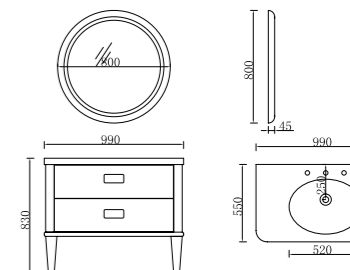

现代风范
Modern Style

FB-850A

柜体尺寸: 850x540x830mm
镜子尺寸: 720x720x45mm

Cabinet Body Size: 850x540x830mm
Mirror Size: 720x720x45mm

FB-850B

柜体尺寸: 850x540x830mm
镜子尺寸: 720x720x45mm

Cabinet Body Size: 850x540x830mm
Mirror Size: 720x720x45mm

FB-1000A

柜体尺寸: 995x555x830mm
镜子尺寸: 800x800x45mm

Cabinet Body Size: 995x555x830mm
Mirror Size: 800x800x45mm

FB-1000B

柜体尺寸: 995x555x830mm
镜子尺寸: 800x800x45mm

Cabinet Body Size: 995x555x830mm
Mirror Size: 800x800x45mm

现代华盛
Modern Washington

FB-800

柜体尺寸: 800x520x890mm
镜子尺寸: 800x1040x140mm

Cabinet Body Size: 800x520x890mm
Mirror Size: 800x1040x140mm

FB-1000

柜体尺寸: 1000x520x890mm
镜子尺寸: 1000x1040x140mm

Cabinet Body Size: 1000x520x890mm
Mirror Size: 1000x1040x140mm