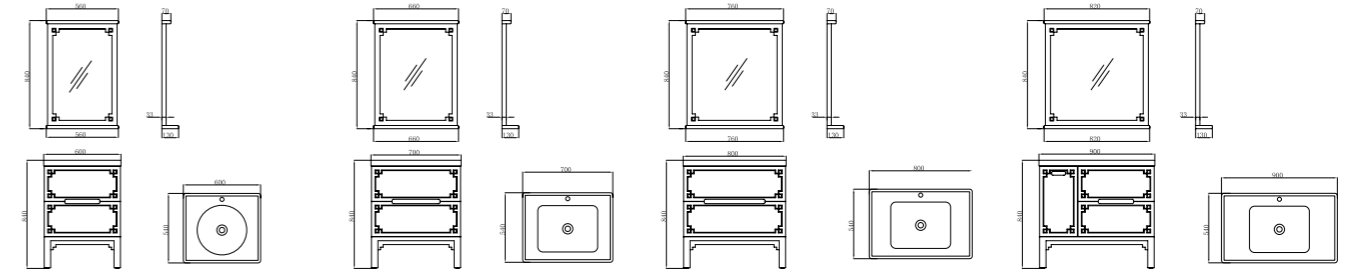

FB-C18002-600B
柜体尺寸: 600x540x840mm
镜子尺寸: 560x130x840mm
Cabinet Body Size: 600x540x840mm
Mirror Size: 560x130x840mm

FB-C18002-700B
柜体尺寸: 700x540x840mm
镜子尺寸: 660x130x840mm
Cabinet Body Size: 700x540x840mm
Mirror Size: 660x130x840mm

FB-C18002-800B
柜体尺寸: 800x540x840mm
镜子尺寸: 760x130x840mm
Cabinet Body Size: 800x540x840mm
Mirror Size: 760x130x840mm

FB-C18002-900B
柜体尺寸: 900x540x840mm
镜子尺寸: 820x130x840mm
Cabinet Body Size: 900x540x840mm
Mirror Size: 820x130x840mm