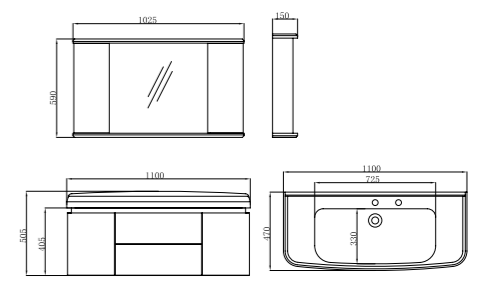

现代华耀
Modern Huayao

FB-900A

柜体尺寸: 900x470x520mm
镜子尺寸: 840x620x150mm
Cabinet Body Size: 900x470x520mm
Mirror Size: 840x620x150mm

FB-1100

柜体尺寸: 1100x470x505mm
镜子尺寸: 1025x590x150mm
Cabinet Body Size: 1100x470x505mm
Mirror Size: 1025x590x150mm