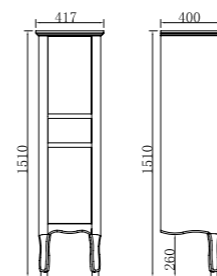

柜体尺寸: 417x400x1510mm

Cabinet Body Size: 417x400x1510mm