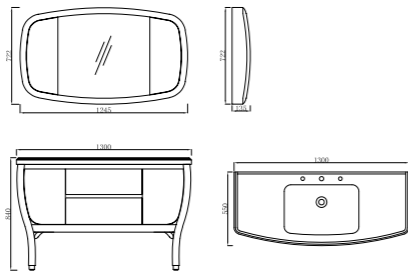

柜体尺寸: 1100x545x840mm
镜子尺寸: 1060x706x135mm

Cabinet Body Size: 1100x545x840mm
Mirror Size: 1060x706x135mm

FB-1300

柜体尺寸: 1300x550x840mm
镜子尺寸: 1245x722x135mm

Cabinet Body Size: 1300x550x840mm
Mirror Size: 1245x722x135mm