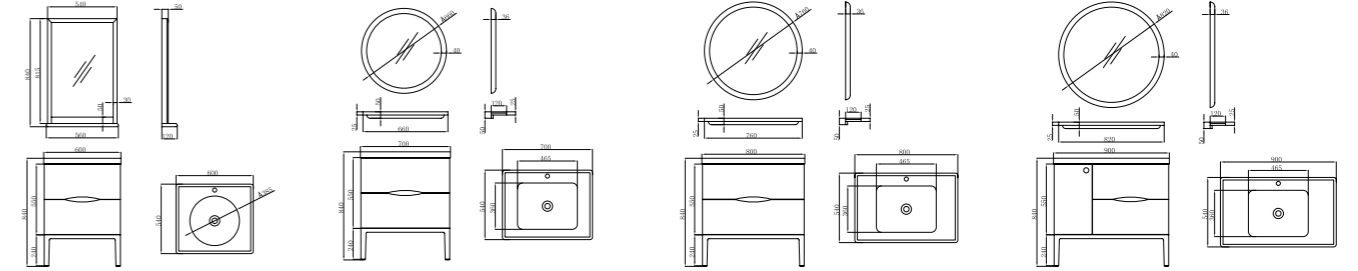

FB-M18006-600B
柜体尺寸: 600x540x840mm
镜子尺寸: 560x130x840mm
Cabinet Body Size: 600x540x840mm
Mirror Size: 560x130x840mm

FB-M18006-700B
柜体尺寸: 700x540x840mm
镜子尺寸: 660x660x36mm
T架尺寸: 660x50x120mm
Cabinet Body Size: 700x540x840mm
Mirror Size: 660x660x36mm
T Frame Size: 660x50x120mm

FB-M18006-800B
柜体尺寸: 800x540x840mm
镜子尺寸: 760x760x36mm
T架尺寸: 760x50x120mm
Cabinet Body Size: 800x540x840mm
Mirror Size: 760x760x36mm
T Frame Size: 760x50x120mm

FB-M18006-900B
柜体尺寸: 900x540x840mm
镜子尺寸: 820x820x36mm
T架尺寸: 820x50x120mm
Cabinet Body Size: 900x540x840mm
Mirror Size: 820x820x36mm
T Frame Size: 820x50x120mm