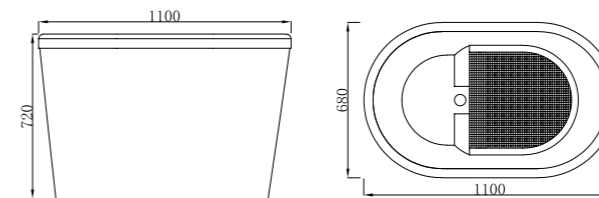

Bubble Bath

FB-1100
Empty
Size: 1100x680x720mm
Stool size: 580x280x250mm