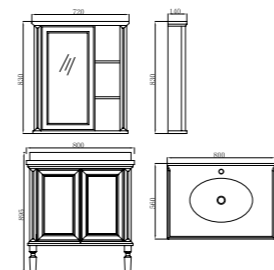

柜体尺寸: 800x560x895mm
镜子尺寸: 720x140x830mm

Cabinet Body Size: 800x560x895mm
Mirror Size: 720x140x830mm

FB-87002-900 橡木 / 红橡