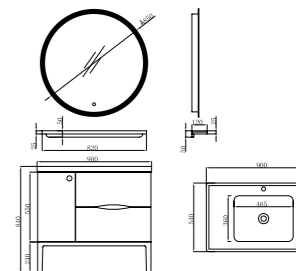

柜体尺寸: 600x540x840mm
镜子尺寸: 600x800x36mm
T架尺寸: 600x50x120mm
Cabinet Body Size: 600x540x840mm
Mirror Size: 600x800x36mm
T Frame Size: 600x50x120mm

FB-M18006-700B 智能镜

柜体尺寸: 700x540x840mm
镜子尺寸: 650x650x36mm
T架尺寸: 660x50x120mm
Cabinet Body Size: 700x540x840mm
Mirror Size: 650x650x36mm
T Frame Size: 660x50x120mm

FB-M18006-800B 智能镜

柜体尺寸: 800x540x840mm
镜子尺寸: 750x750x36mm
T架尺寸: 760x50x120mm
Cabinet Body Size: 800x540x840mm
Mirror Size: 750x750x36mm
T Frame Size: 760x50x120mm

FB-M18006-900B 智能镜

柜体尺寸: 900x540x840mm
镜子尺寸: 850x850x36mm
T架尺寸: 820x50x120mm
Cabinet Body Size: 900x540x840mm
Mirror Size: 850x850x36mm
T Frame Size: 820x50x120mm