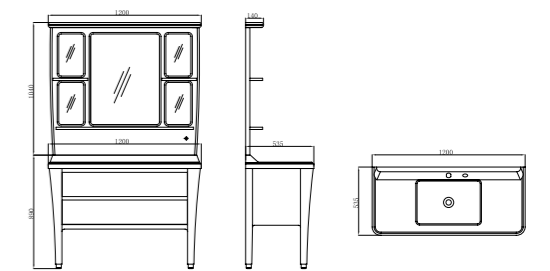

FB-1200

柜体尺寸: 1200x535x890mm
镜子尺寸: 1200x1040x140mm

Cabinet Body Size: 1200x535x890mm
Mirror Size: 1200x1040x140mm