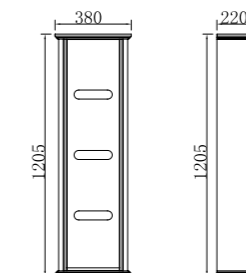

副柜
柜体尺寸: 380x220x1205mm
柜体尺寸: 380x220x1000mm
Cabinet Body Size: 380x220x1205mm
Cabinet Body Size: 380x220x1000mm