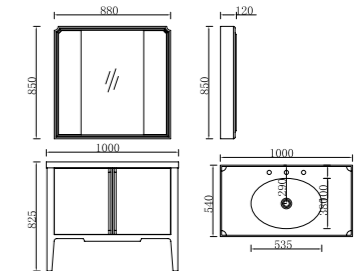

FB-1500
柜体尺寸: 1500x545x820mm
镜子尺寸: 1386x785x130mm
Cabinet Body Size: 1500x545x820mm
Mirror Size: 1386x785x130mm

中式雅系列
Chinese Ya Series

FB-650

柜体尺寸: 650x540x825mm
镜子尺寸: 560x780x45mm

Cabinet Body Size: 650x540x825mm
Mirror Size: 560x780x45mm

FB-850

柜体尺寸: 850x540x825mm
镜子尺寸: 660x800x45mm

Cabinet Body Size: 850x540x825mm
Mirror Size: 660x800x45mm

FB-1000

柜体尺寸: 1000x540x825mm
镜子尺寸: 780x880x45mm

Cabinet Body Size: 1000x540x825mm
Mirror Size: 780x880x45mm

中式和系列
Chinese Style He Series

FB-650

柜体尺寸: 650x540x825mm
镜子尺寸: 580x820x100mm

Cabinet Body Size: 650x540x825mm
Mirror Size: 580x820x100mm

FB-850

柜体尺寸: 850x540x825mm
镜子尺寸: 750x850x120mm

Cabinet Body Size: 850x540x825mm
Mirror Size: 750x850x120mm

FB-1000

柜体尺寸: 1000x540x825mm
镜子尺寸: 880x850x120mm

Cabinet Body Size: 1000x540x825mm
Mirror Size: 880x850x120mm

每一根线条，每一个弧度，都藏大智、大巧于大拙中，委婉、隐约而充满诱惑，给人透露出大家风范的傲人品格，艺术的气息和精神的内涵贯穿在每一件作品之中，彰显着沉静睿智，理性深邃意韵。

Every line, every curve, hidden wisdom, big Qiao Daisetsu, euphemism, faint and full of temptation, to reflect the proud character of great ingenuity, the connotation of artistic atmosphere and spirit throughout every piece of works, reveals the deep quiet wisdom, rational meaning rhyme.