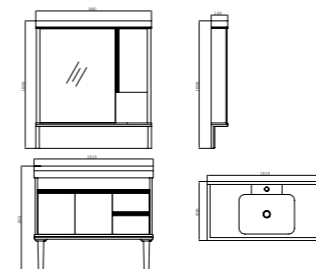

柜体尺寸: 1010x505x900mm
镜子尺寸: 980x140x1080mm

Cabinet Body Size: 1010x505x900mm
Mirror Size: 980x140x1080mm