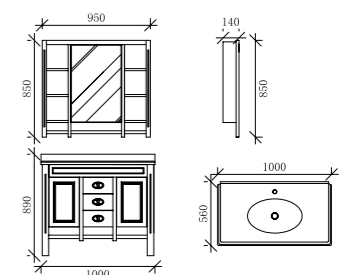

FB-86051-800/900/1000/1200

柜体尺寸: 1000x560x890mm
镜子尺寸: 950x140x850mm

Cabinet Body Size: 1000x560x890mm
Mirror Size: 950x140x850mm