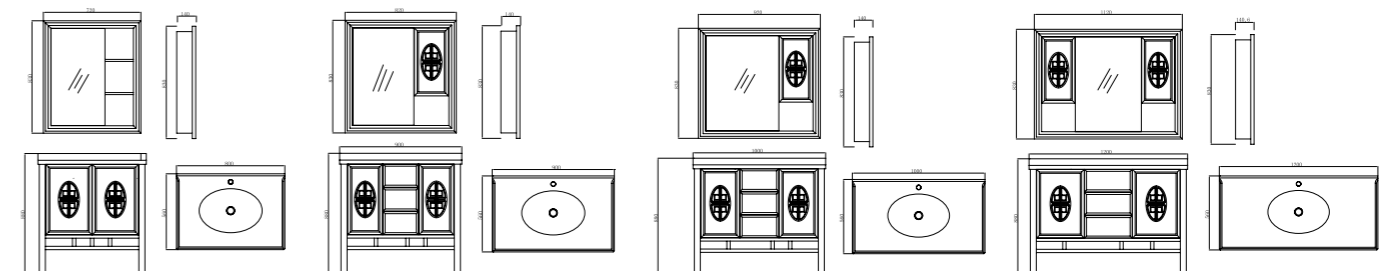

FB-87003-1000 橡木 / 红橡

柜体尺寸: 1000x560x880mm
镜子尺寸: 920x140x830mm

Cabinet Body Size: 1000x560x880mm
Mirror Size: 920x140x830mm

FB-87003-1200 橡木 / 红橡

柜体尺寸: 1200x560x880mm
镜子尺寸: 1120x140x830mm

Cabinet Body Size: 1200x560x880mm
Mirror Size: 1120x140x830mm