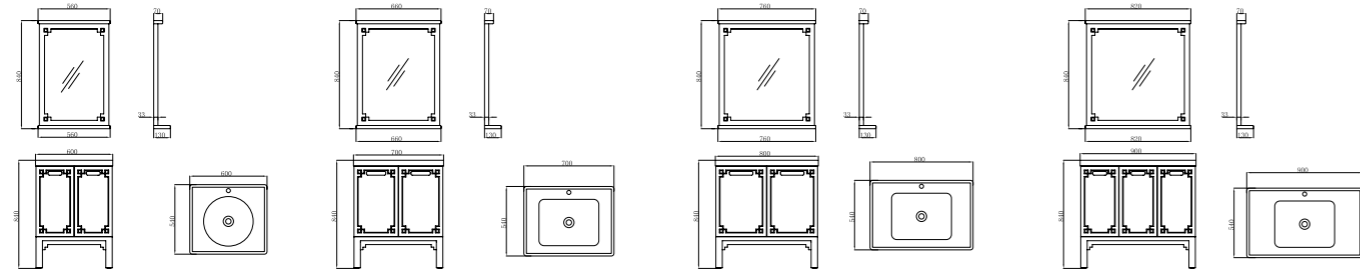

中式系列
Chinese Series

FB-C18002-600A
柜体尺寸: 600x540x840mm
镜子尺寸: 560x130x840mm
Cabinet Body Size: 600x540x840mm
Mirror Size: 560x130x840mm

FB-C18002-700A
柜体尺寸: 700x540x840mm
镜子尺寸: 660x130x840mm
Cabinet Body Size: 700x540x840mm
Mirror Size: 660x130x840mm

FB-C18002-800A
柜体尺寸: 800x540x840mm
镜子尺寸: 760x130x840mm
Cabinet Body Size: 800x540x840mm
Mirror Size: 760x130x840mm

FB-C18002-900A
柜体尺寸: 900x540x840mm
镜子尺寸: 820x130x840mm
Cabinet Body Size: 900x540x840mm
Mirror Size: 820x130x840mm