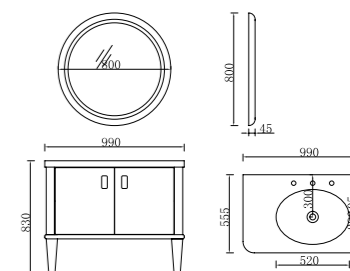

FB-1000

柜体尺寸: 1000x520x890mm
镜子尺寸: 986x1060x160mm

Cabinet Body Size: 1000x520x890mm
Mirror Size: 986x1060x160mm

FB-1200

柜体尺寸: 1200x520x890mm
镜子尺寸: 1180x1060x160mm

Cabinet Body Size: 1200x520x890mm
Mirror Size: 1180x1060x160mm

现代风范
Modern Style

FB-850A

柜体尺寸: 850x540x830mm
镜子尺寸: 720x720x45mm

Cabinet Body Size: 850x540x830mm
Mirror Size: 720x720x45mm

FB-850B

柜体尺寸: 850x540x830mm
镜子尺寸: 720x720x45mm

Cabinet Body Size: 850x540x830mm
Mirror Size: 720x720x45mm

FB-1000A

柜体尺寸: 995x555x830mm
镜子尺寸: 800x800x45mm

Cabinet Body Size: 995x555x830mm
Mirror Size: 800x800x45mm

FB-1000B

柜体尺寸: 995x555x830mm
镜子尺寸: 800x800x45mm

Cabinet Body Size: 995x555x830mm
Mirror Size: 800x800x45mm