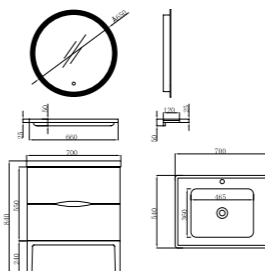

FB-M18006-1000A 智能镜

柜体尺寸: 1000x540x840mm
镜子尺寸: 850x850x36mm
T架尺寸: 820x50x120mm
Cabinet Body Size: 1000x540x840mm
Mirror Size: 850x850x36mm
T Frame Size: 820x50x120mm

FB-M18006-1200A 智能镜

柜体尺寸: 1200x540x840mm
镜子尺寸: 1100x700x36mm
T架尺寸: 1120x50x120mm
Cabinet Body Size: 1200x540x840mm
Mirror Size: 1100x700x36mm
T Frame Size: 1120x50x120mm

FB-M18006-1500A 智能镜

柜体尺寸: 1500x540x840mm
镜子尺寸: 1400x700x36mm
T架尺寸: 1400x50x120mm
Cabinet Body Size: 1500x540x840mm
Mirror Size: 1400x700x36mm
T Frame Size: 1400x50x120mm

现代系列
Modern Series

FB-M18006-600B 智能镜

柜体尺寸: 600x540x840mm
镜子尺寸: 600x800x36mm
T架尺寸: 600x50x120mm
Cabinet Body Size: 600x540x840mm
Mirror Size: 600x800x36mm
T Frame Size: 600x50x120mm

FB-M18006-700B 智能镜

柜体尺寸: 700x540x840mm
镜子尺寸: 650x650x36mm
T架尺寸: 660x50x120mm
Cabinet Body Size: 700x540x840mm
Mirror Size: 650x650x36mm
T Frame Size: 660x50x120mm