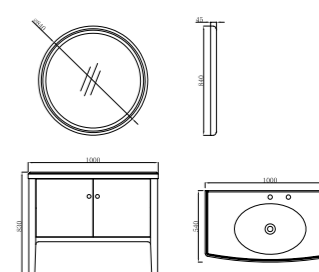

FB-900A/B

柜体尺寸: 900x540x830mm
镜子尺寸: 780x780x45mm

Cabinet Body Size: 900x540x830mm
Mirror Size: 780x780x45mm

FB-1000A/B

柜体尺寸: 1000x540x830mm
镜子尺寸: 840x840x45mm

Cabinet Body Size: 1000x540x830mm
Mirror Size: 840x840x45mm