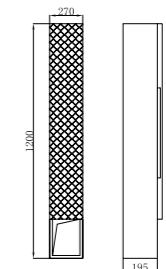

后现代艺风系列
Postmodern Art Series

FB-900

柜体尺寸: 890x490x820mm
镜子尺寸: 880x540x137mm

Cabinet Body Size: 890x490x820mm
Mirror Size: 880x540x137mm

FB-1000

柜体尺寸: 1015x510x820mm
镜子尺寸: 980x540x137mm

Cabinet Body Size: 1015x510x820mm
Mirror Size: 980x540x137mm

FB-1200

柜体尺寸: 1195x530x820mm
镜子尺寸: 1150x600x147mm

Cabinet Body Size: 1195x530x820mm
Mirror Size: 1150x600x147mm

艺风副柜

柜体尺寸: 270x195x1200mm

Cabinet Body Size: 270x195x1200mm