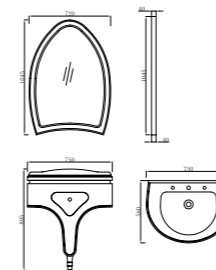

FB-1000

柜体尺寸: 1000x565x875mm
镜子尺寸: 800x1070x115mm

Cabinet Body Size: 1000x565x875mm
Mirror Size: 800x1070x115mm

FB-1200

柜体尺寸: 1200x565x875mm
镜子尺寸: 1000x1095x115mm

Cabinet Body Size: 1200x565x875mm
Mirror Size: 1000x1095x115mm