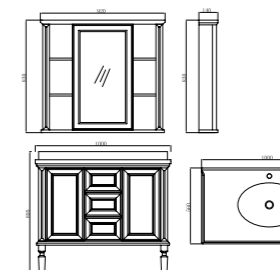

柜体尺寸: 1000x560x895mm
镜子尺寸: 920x140x830mm

Cabinet Body Size: 1000x560x895mm
Mirror Size: 920x140x830mm

FB-87002-1200 橡木 / 红橡