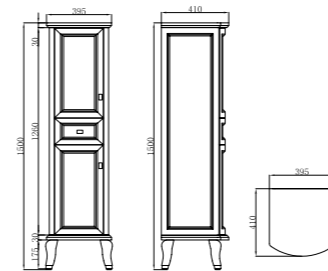

柜体尺寸: 395x410x1500mm

Cabinet Body Size: 395x410x1500mm