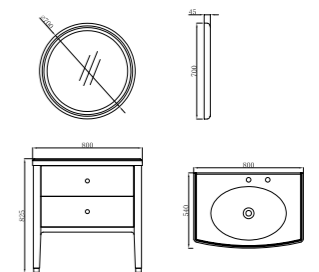

FB-1000

柜体尺寸: 1000x575x880mm
镜子尺寸: 700x880x45mm

Cabinet Body Size: 650x590x880mm
Mirror Size: 700x880x45mm

新古典美姿系列
New Classical · Beauty Series

FB-800A/B

柜体尺寸: 800x540x825mm
镜子尺寸: 700x700x45mm

Cabinet Body Size: 800x540x825mm
Mirror Size: 700x700x45mm