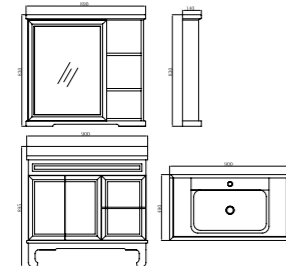

实木系列
Solid Wood Series

FB-8855-800

柜体尺寸: 800x490x895mm
镜子尺寸: 790x140x830mm

Cabinet Body Size: 800x490x895mm
Mirror Size: 790x140x830mm

FB-8855-900

柜体尺寸: 900x490x895mm
镜子尺寸: 890x140x830mm

Cabinet Body Size: 900x490x895mm
Mirror Size: 890x140x830mm