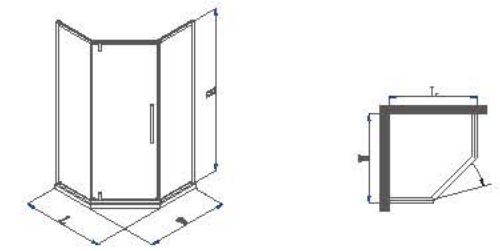

FE

MUST HAVE APPS
TO CALM THE CRAZY

FB-FE131

方型两固一活平开门 / Square Two-Fixed One-Movable Vertical Hinged Door

定做范围 / Customized Range W600-1500mm L800-1500mm H1900-2200mm

玻璃 / Glass	10mm
材质 / Material	304 不锈钢
标配颜色 / Standard Color	哑黑 / Matt Black + 镜光 / Mirror
定制颜色 / Custom Color	金色 / Gold, 玫瑰金 / Rose Gold, 黑镜钢 / Black Mirror Steel