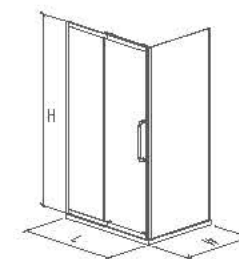

爱享生活! 动人的生活享受, 源于对质感的孜孜追求,
每一细节之处彰显魅力, 点线面之间张扬个性。

BQ Series

Charming Enjoyment To Life, Due To The Pursuit Of Quality,
Every Detail Showed The Charm,
Point, Lines And Plane Showed The Personality.

FB-BQ131

方型两固一移 / Square-Shaped Two-Solid One-Shift

定做范围 / Customized Range W800-1500mm L1200-1500mm H1900-2000mm

玻璃 / Glass	8mm
材质 / Material	304 不锈钢
标配颜色 / Standard Color	镜光 / Mirror
定制颜色 / Custom Color	金色 / Gold, 玫瑰金 / Rose Gold, 黑镜钢 / Black Mirror Steel, 哑黑 / Matt Black