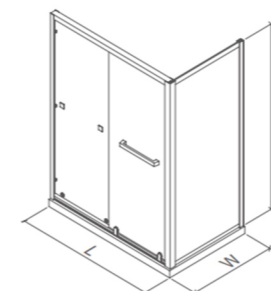

FB-BS132

方型一固两移移动门 / Square Two-Solid And Two-Shift Vertical Hinged Door

定做范围 / Customized Range W800-1500mm L1250-1700mm H1900-2100mm

玻璃 / Glass 8/10mm
材质 / Material 304 不锈钢
标配颜色 / Standard Color 哑黑 / Matt Black+镜光 / Mirror