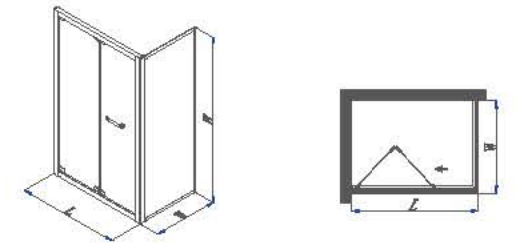

FB-BL131

方形两固一活折叠门 / Square Two Solid One Movable Folding Door

定做范围 / Customized Range W800-1500mm L700-1100mm H1900-2000mm

玻璃 / Glass	8mm
材质 / Material	304 不锈钢
标配颜色 / Standard Color	镜光 / Mirror
定制颜色 / Custom Color	金色 / Gold, 玫瑰金 / Rose Gold, 黑镜钢 / Black Mirror Steel