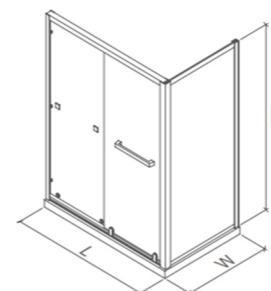

FB-BT132

方型一固两移移动门 / Square Two-Fixed Two-Flexible Vertical Hinged Door

定做范围 / Customized Range W800-1500mm L1250-1700mm H1900-2100mm

玻璃 / Glass	8/10mm
材质 / Material	304 不锈钢
标配颜色 / Standard Color	哑黑 / Matt Black+镜光 / Mirror
定制颜色 / Custom Color	奔驰灰 / Benz Grey、拉丝灰/Brushed Gray、拉丝金 / Brushed Gold