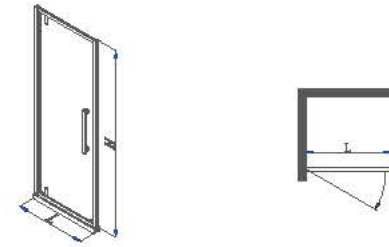

FB-FE611

单开门 / Single Door

定做范围 / Customized Range L800-800mm H1900-2200mm

玻璃 / Glass	10mm
材质 / Material	304 不锈钢
标配颜色 / Standard Color	哑黑 / Matt Black + 镜光 / Mirror
定制颜色 / Custom Color	金色 / Gold, 玫瑰金 / Rose Gold, 黑镜钢 / Black Mirror Steel