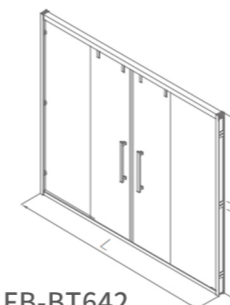

FB-BT642

一字型两固一移双移门 / One-Type, Two-Solid And Two-Flexible Flat Door

定做范围 / Customized Range L1800-2400mm H1900-2100mm

玻璃 / Glass	8/10mm
材质 / Material	304 不锈钢
标配颜色 / Standard Color	哑黑 / Matt Black+镜光 / Mirror
定制颜色 / Custom Color	奔驰灰 / Benz Grey、拉丝灰/Brushed Gray、拉丝金 / Brushed Gold